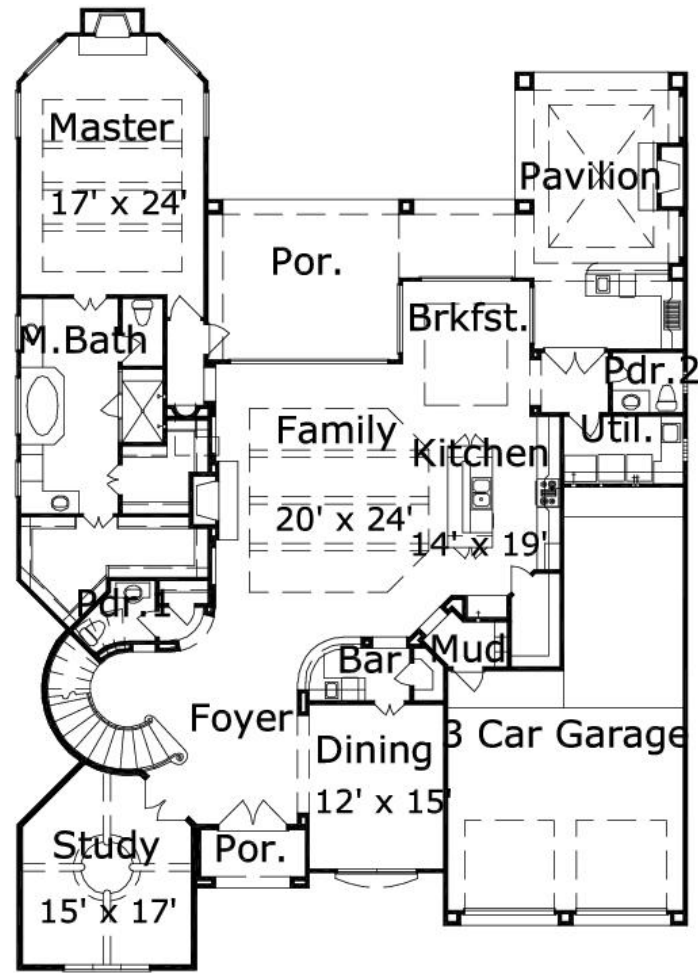

## Meyer 4499: Details

Style	Mediterranean
Exterior Materials	Stucco
Bedrooms	4
Bathrooms	4 / 2
Total Living Sq Ft	4,499
Total Covered Sq Ft	6,202
Dimensions (w x d x h)	59'8" x 85'8" x 31'3"

**AS LOW AS \$250**  
**FULLY CUSTOMIZABLE &**  
**PROFESSIONALLY DESIGNED**

	First Floor	Other Floors	Other Features
Square Footage	2,742	1,757	Bar
Bedrooms	1	3	Cov'd. Pavilion
Ceiling Heights	10'0"	9'0"	Ext. Balcony
Master Bedroom	X		Foyer
Dining Room	X		Int. Balcony
Living Room	X		Mud Room
Family Room	X		Outdoor Fireplace
Game Room		X	Outdoor Kitchen
Study	X		Theater/Media
Guest Room		X	
Home Theater		X	
Garage(s)	Front Load Straight In		
Stairs	Standard		

## Meyer 4499: Front Elevation

## Meyer 4499: Floor 1