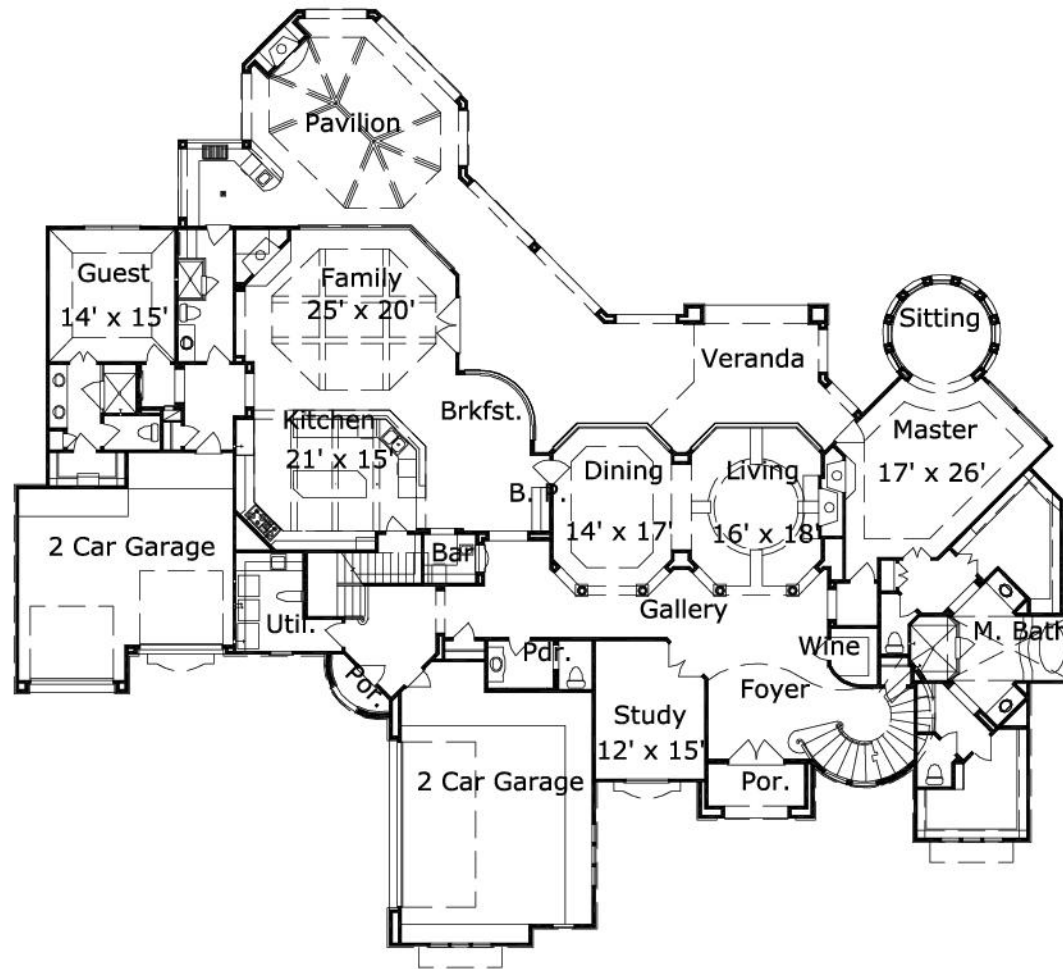

LaRue 6957 : Details

AS LOW AS \$250
FULLY CUSTOMIZABLE &
PROFESSIONALLY DESIGNED

Style	Tuscan
Exterior Material	Stone & Stucco
Bedrooms	5
Bathrooms	6 / 2
Total Living Sq Ft	6,957
Total Covered Sq Ft	9,943
Dimensions (w x d x h)	116' 2" x 102' 10" x 37' 9"

	First Floor	Other Floors	Other Features	
Square Footage	4,403	2,554	Bar	Butler Pantry
Master Bedroom	X		Cov'd. Pavilion	Foyer
Dining Room	X		Gallery	Outdoor Fireplace
Living Room	X		Outdoor Kitchen	Veranda
Family Room	X		Wine Room	
Study	X			
Guest Room	X			
Home Theater		X		

Garage(s) 4 car, Front Load, Split
Stairs Spiral

LaRue 6957 : Front Elevation

LaRue 6957 : Floor 1

LaRue 6957 : Floor 2