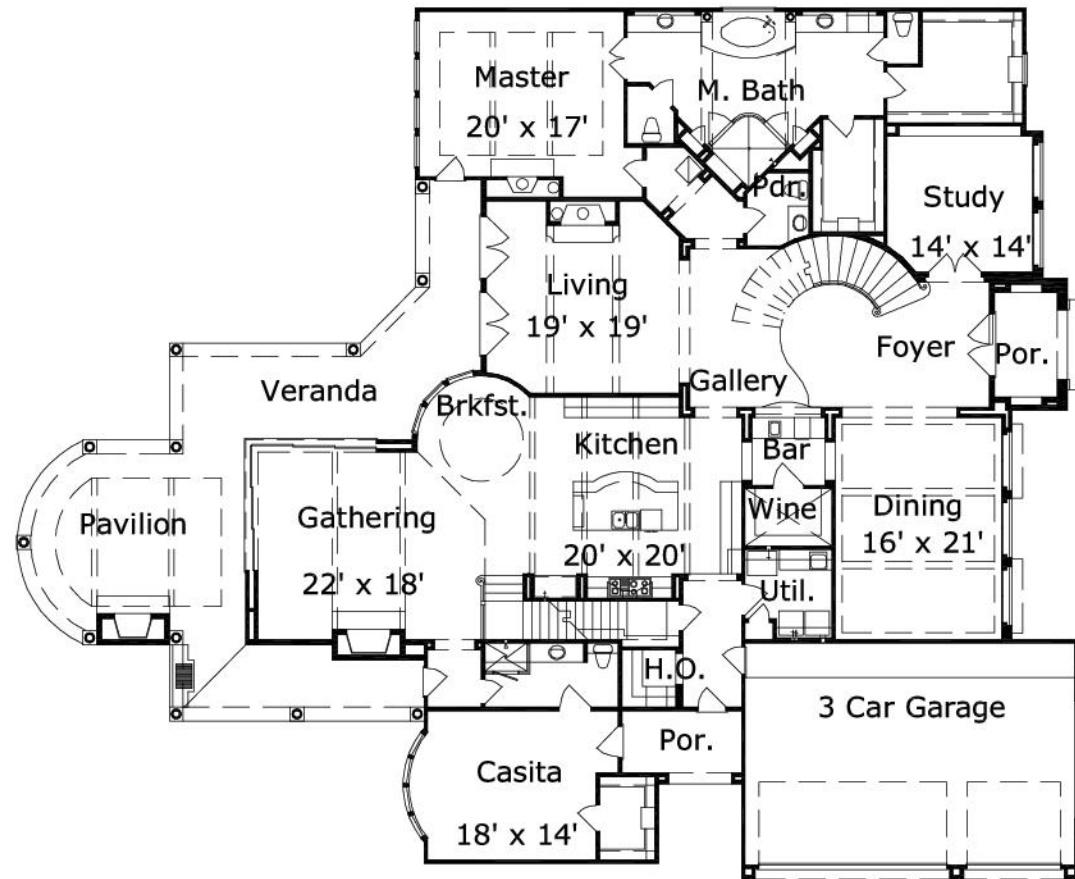

Lemay 6726 : Details

AS LOW AS \$250
FULLY CUSTOMIZABLE &
PROFESSIONALLY DESIGNED

Style	Mediterranean
Exterior Material	Stucco
Bedrooms	5
Bathrooms	5 / 2
Total Living Sq Ft	6,726
Total Covered Sq Ft	8,744
Dimensions (w x d x h)	103' 4" x 83' 8" x 37' 8"

	First Floor	Other Floors	Other Features	
Square Footage	4,273	2,453	Bar	Casita
Master Bedroom	X		Cov'd. Pavilion	Foyer
Dining Room	X		Gallery	Home Office
Living Room	X		Outdoor Fireplace	Outdoor Kitchen
Family Room	X		Wine Room	
Game Room		X		
Study	X			
Guest Room	X			
Home Theater		X		

Garage(s) 3 car, Front Load, Straight In
Stairs Standard

Lemay 6726 : Front Elevation

Lemay 6726 : Floor 1

Lemay 6726 : Floor 2