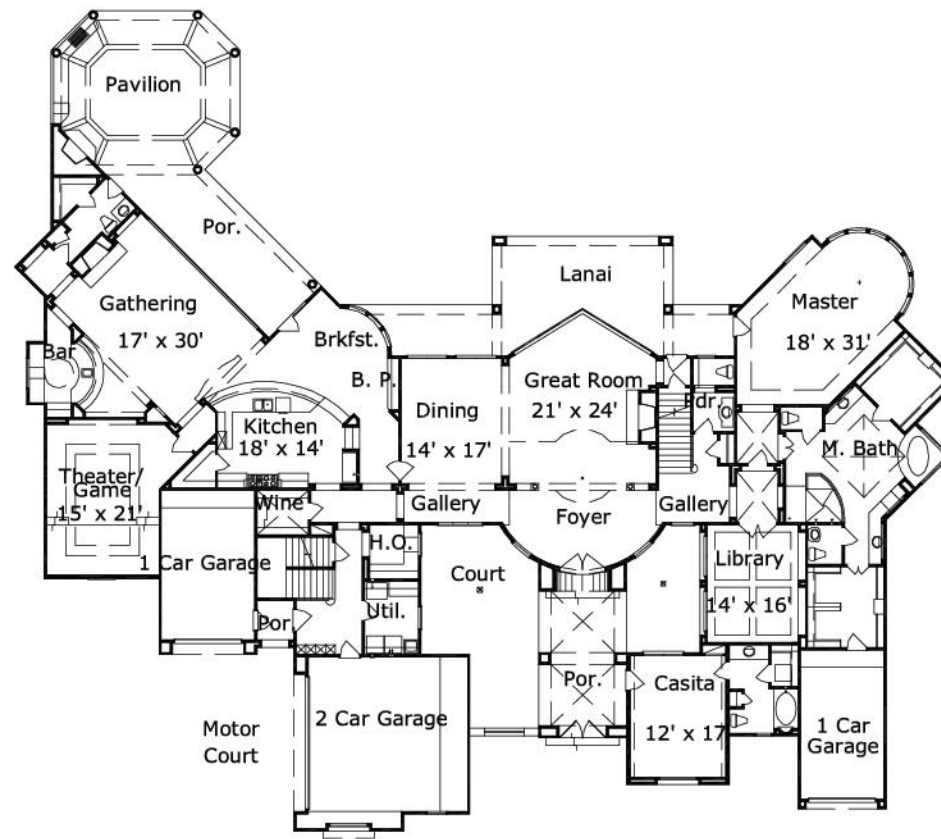

Saltus 7281 : Details

AS LOW AS \$250
FULLY CUSTOMIZABLE &
PROFESSIONALLY DESIGNED

Style	Mediterranean
Exterior Material	Stone & Stucco
Bedrooms	4
Bathrooms	5 / 2
Total Living Sq Ft	7,281
Total Covered Sq Ft	10,526
Dimensions (w x d x h)	128' 6" x 111' 8" x 37' 4"

	First Floor	Other Floors	Other Features	
Square Footage	5,107	2,174	Bar	Butler Pantry
Master Bedroom	X		Courtyard	Cov'd. Pavilion
Dining Room	X		Foyer	Gallery
Living Room	X		Home Office	Lanai
Family Room	X		Outdoor Fireplace	Outdoor Kitchen
Study	X			
Guest Room		X		
Home Theater	X			

Garage(s) 4 car, Front Load, Split
Stairs Standard

Saltus 7281 : Front Elevation

Saltus 7281 : Floor 1

Saltus 7281 : Floor 2