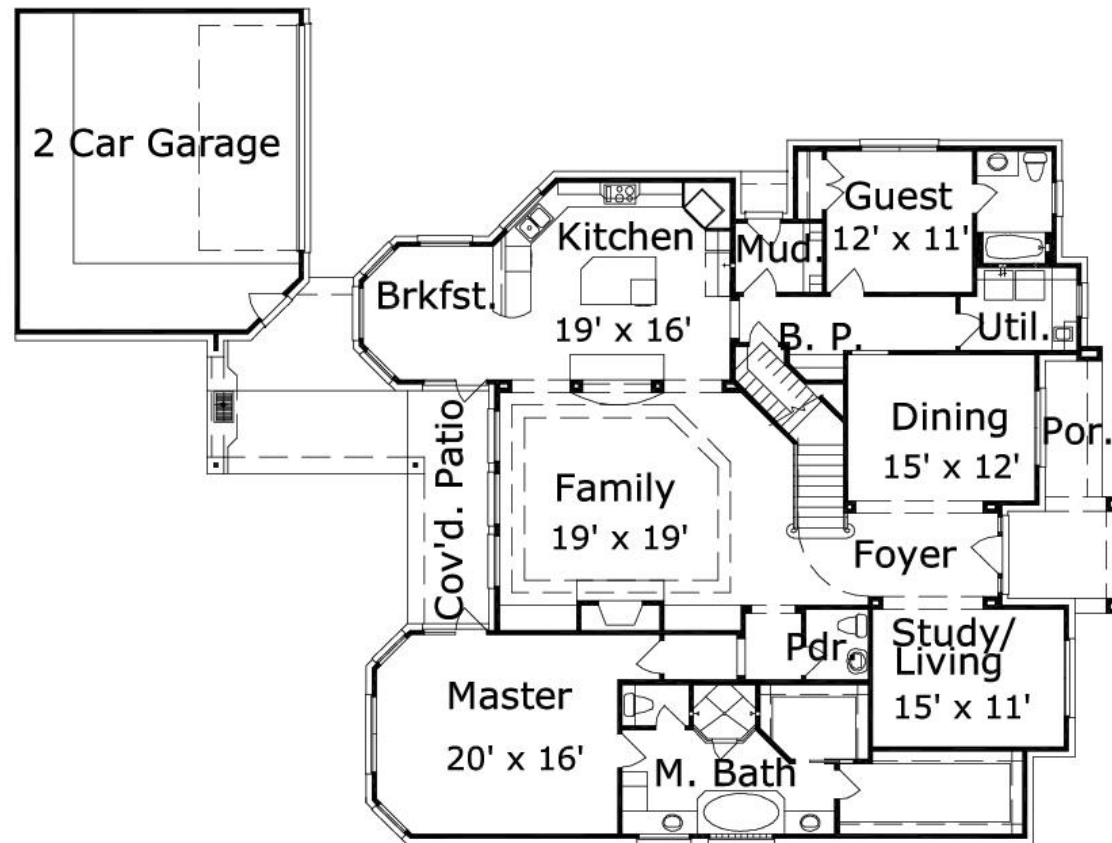

Montebello 4617: Floor 1