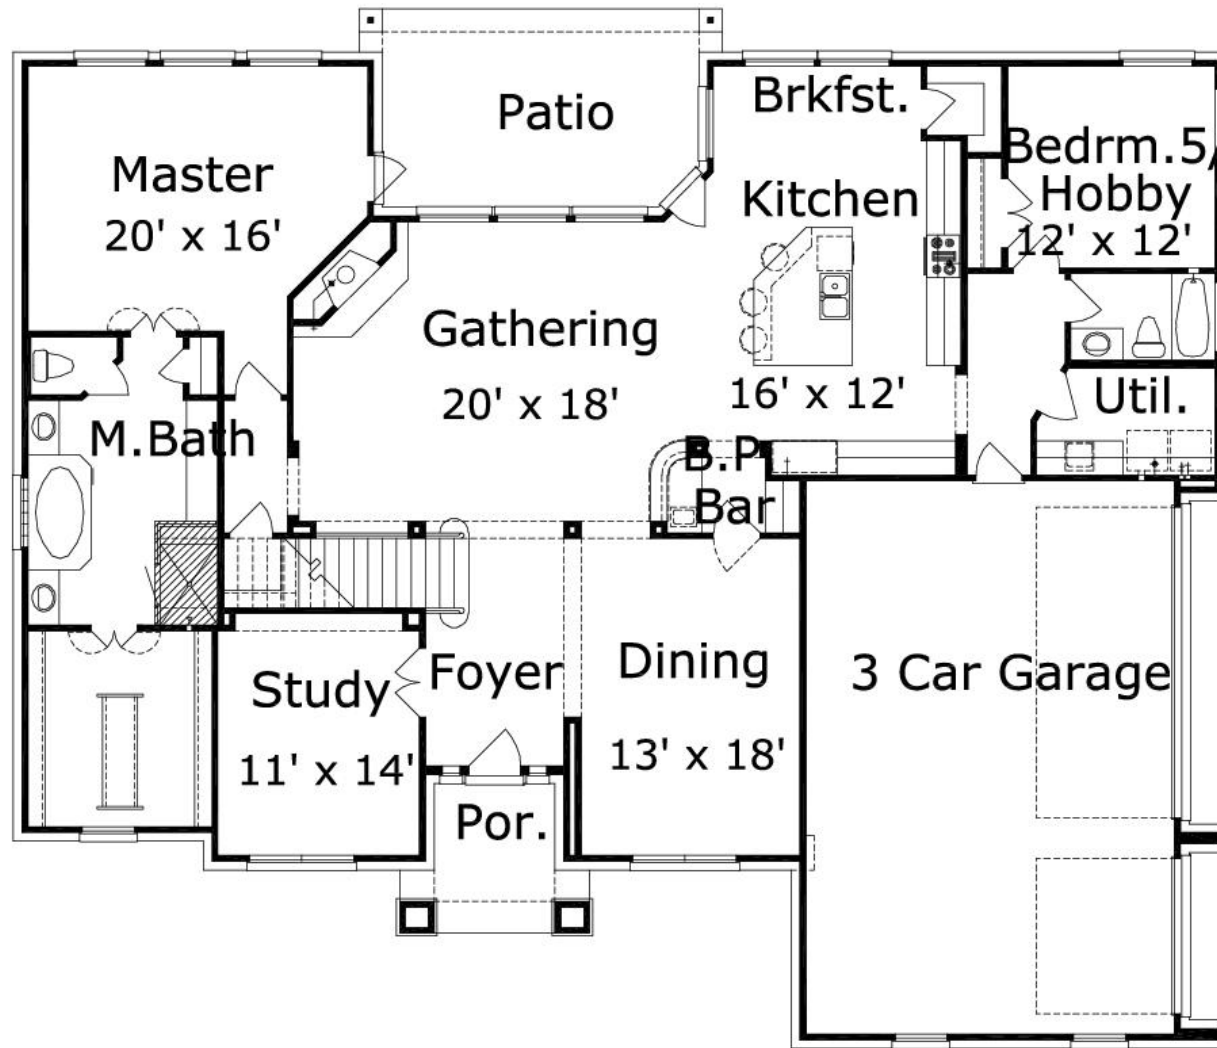

Kirkaldie 4040: Floor 1