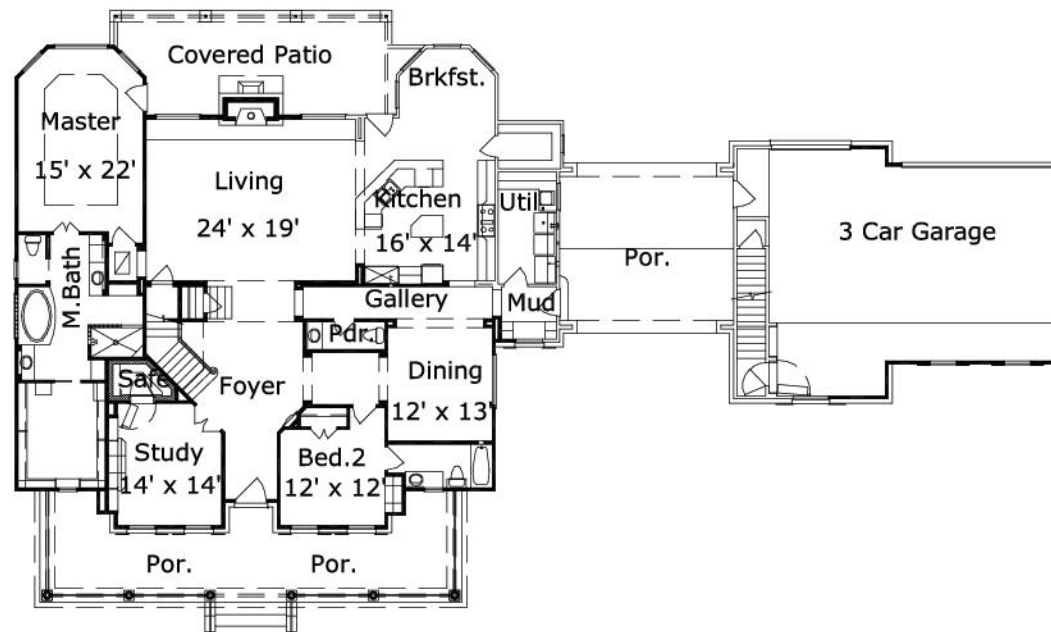

Melaleuca 4488 : Details

AS LOW AS \$250
FULLY CUSTOMIZABLE &
PROFESSIONALLY DESIGNED

Style	Ranch
Exterior Material	Stone & Siding
Bedrooms	5
Bathrooms	4 / 1
Total Living Sq Ft	4,488
Total Covered Sq Ft	0
Dimensions (w x d x h)	120' 8" x 68' 5" x 37' 8"

	First Floor	Other Floors	Other Features	
Square Footage	2,896	1,357	Bonus Room	Cov'd. Front Porch
Master Bedroom	X		Cov'd. Rear Porch	Exercise Room
Dining Room	X		Ext. Balcony	Foyer
Living Room	X		Gallery	Mud Room
Family Room	X		Porte Cochere	
Game Room		X		
Study	X			
Guest Room	X			
Garage(s)	3 car, Front Load, Detached			
Stairs	Standard			

Melaleuca 4488 : Front Elevation

Melaleuca 4488 : Floor 1

Melaleuca 4488 : Floor 2