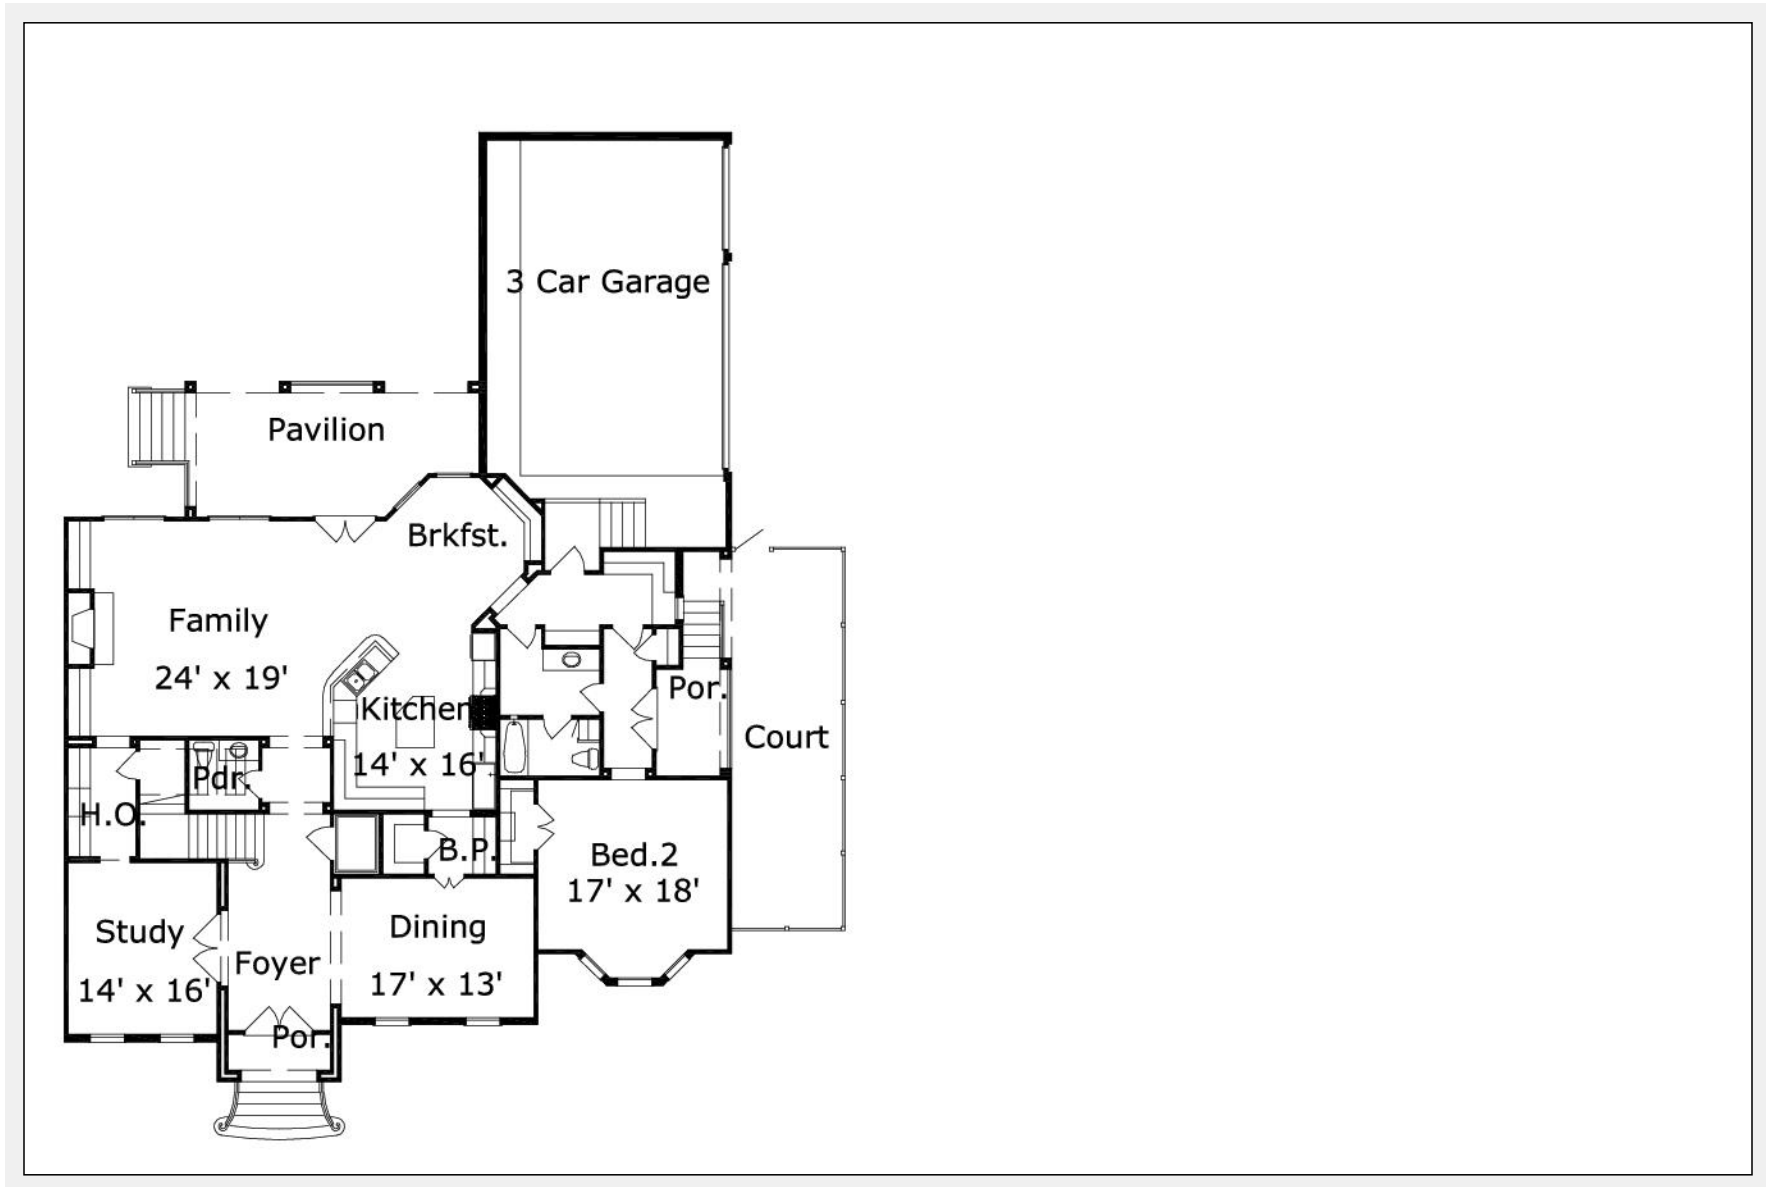

Macree 4977 : Details

AS LOW AS \$250
FULLY CUSTOMIZABLE &
PROFESSIONALLY DESIGNED

Style	Country French
Exterior Material	Stone & Stucco
Bedrooms	5
Bathrooms	5 / 1
Total Living Sq Ft	4,977
Total Covered Sq Ft	6,255
Dimensions (w x d x h)	59' 0" x 83' 10" x 38' 8"

	First Floor	Other Floors	Other Features	
Square Footage	2,467	2,510	Butler Pantry	Cov'd. Pavilion
Master Bedroom		X	Ext. Balcony	Foyer
Dining Room	X		Home Office	Int. Balcony
Living Room	X			
Family Room	X			
Game Room		X		
Study	X			
Guest Room	X			
Home Theater		X		

Garage(s) 3 car, Side Load, Straight In
Stairs Standard

Macree 4977 : Front Elevation

Macree 4977 : Floor 1

Macree 4977 : Floor 2