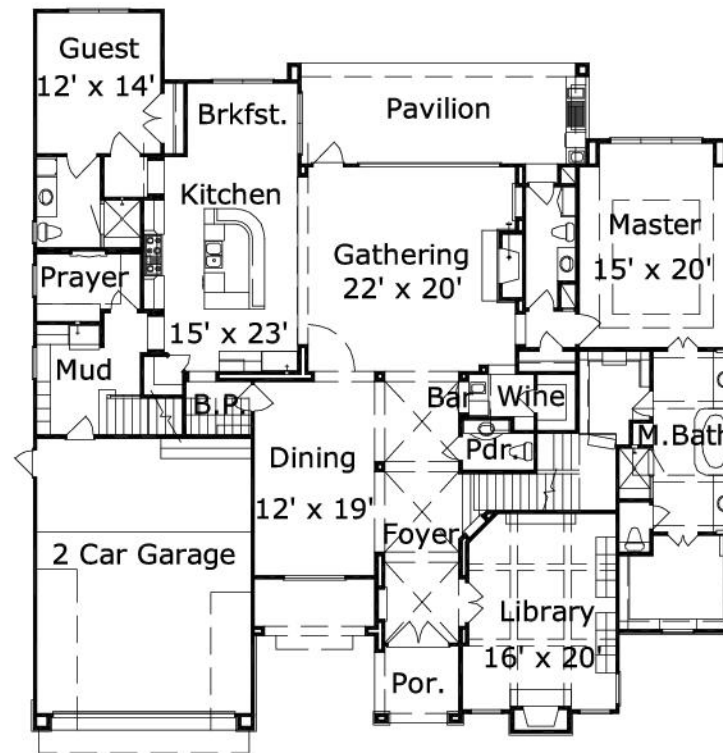

Sarabande 5310 : Details

AS LOW AS \$250
FULLY CUSTOMIZABLE &
PROFESSIONALLY DESIGNED

Style	Country French
Exterior Material	Stone & Stucco
Bedrooms	4
Bathrooms	4 / 1
Total Living Sq Ft	5,310
Total Covered Sq Ft	6,296
Dimensions (w x d x h)	70' 0" x 72' 0" x 34' 4"

	First Floor	Other Floors	Other Features	
Square Footage	3,264	2,046	Bar	Butler Pantry
Master Bedroom	X		Computer Alcove	Cov'd. Pavilion
Dining Room	X		Exercise Room	Foyer
Living Room	X		Gallery	Int. Balcony
Family Room	X		Outdoor Fireplace	Outdoor Kitchen
Game Room		X	Playroom	Prayer Room
Study	X		Wine Room	
Guest Room	X			
Home Theater		X		

Garage(s) 2 car, Front Load, Straight In
Stairs Standard (2 flights)

Sarabande 5310 : Front Elevation

Sarabande 5310 : Floor 1

Sarabande 5310 : Floor 2