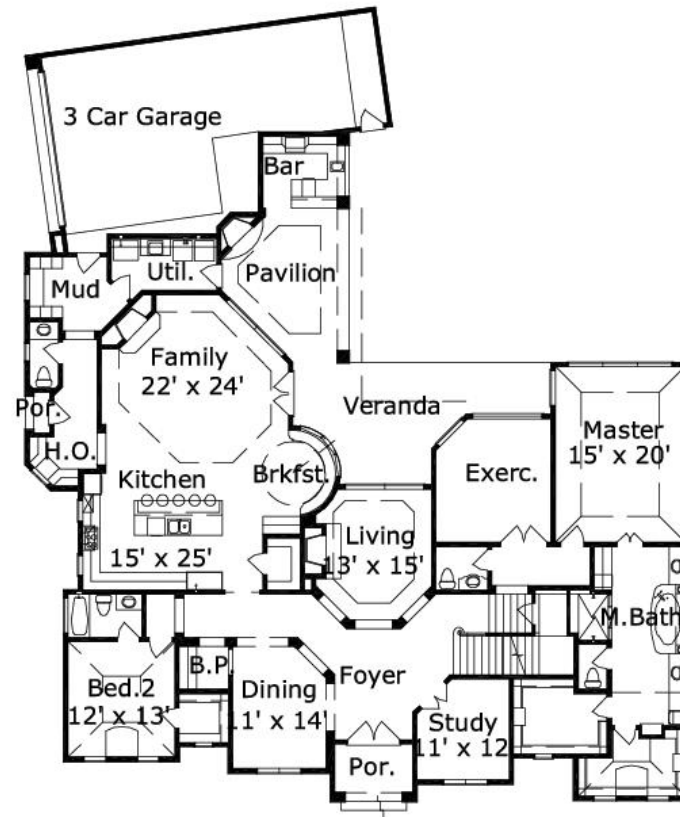

Donatello 4453: Details

Style	French
Exterior Materials	Stucco & Cultured Stone
Bedrooms	4
Bathrooms	4 / 2
Total Living Sq Ft	4,453
Total Covered Sq Ft	5,775
Dimensions (w x d x h)	76'10" x 92'0" x 35'7"

AS LOW AS \$250
FULLY CUSTOMIZABLE &
PROFESSIONALLY DESIGNED

	First Floor	Other Floors	Other Features	
Square Footage	3,510	943	Bar	Mud Room
Bedrooms	2	2	Butler Pantry	Sep. Master Closet
Ceiling Heights	12'0"	9'0"	Cov'd. Front Porch	
Master Bedroom	X		Cov'd. Pavilion	
Dining Room	X		Cov'd. Side Porch	
Living Room	X		Exercise Room	
Family Room	X		Foyer	
Game Room		X	Home Office	
Study	X			
Guest Room	X			

Garage(s)	Side Load Swing (Entry Facing)
Stairs	Standard

Donatello 4453: Front Elevation

Donatello 4453: Floor 1

Donatello 4453: Floor 2