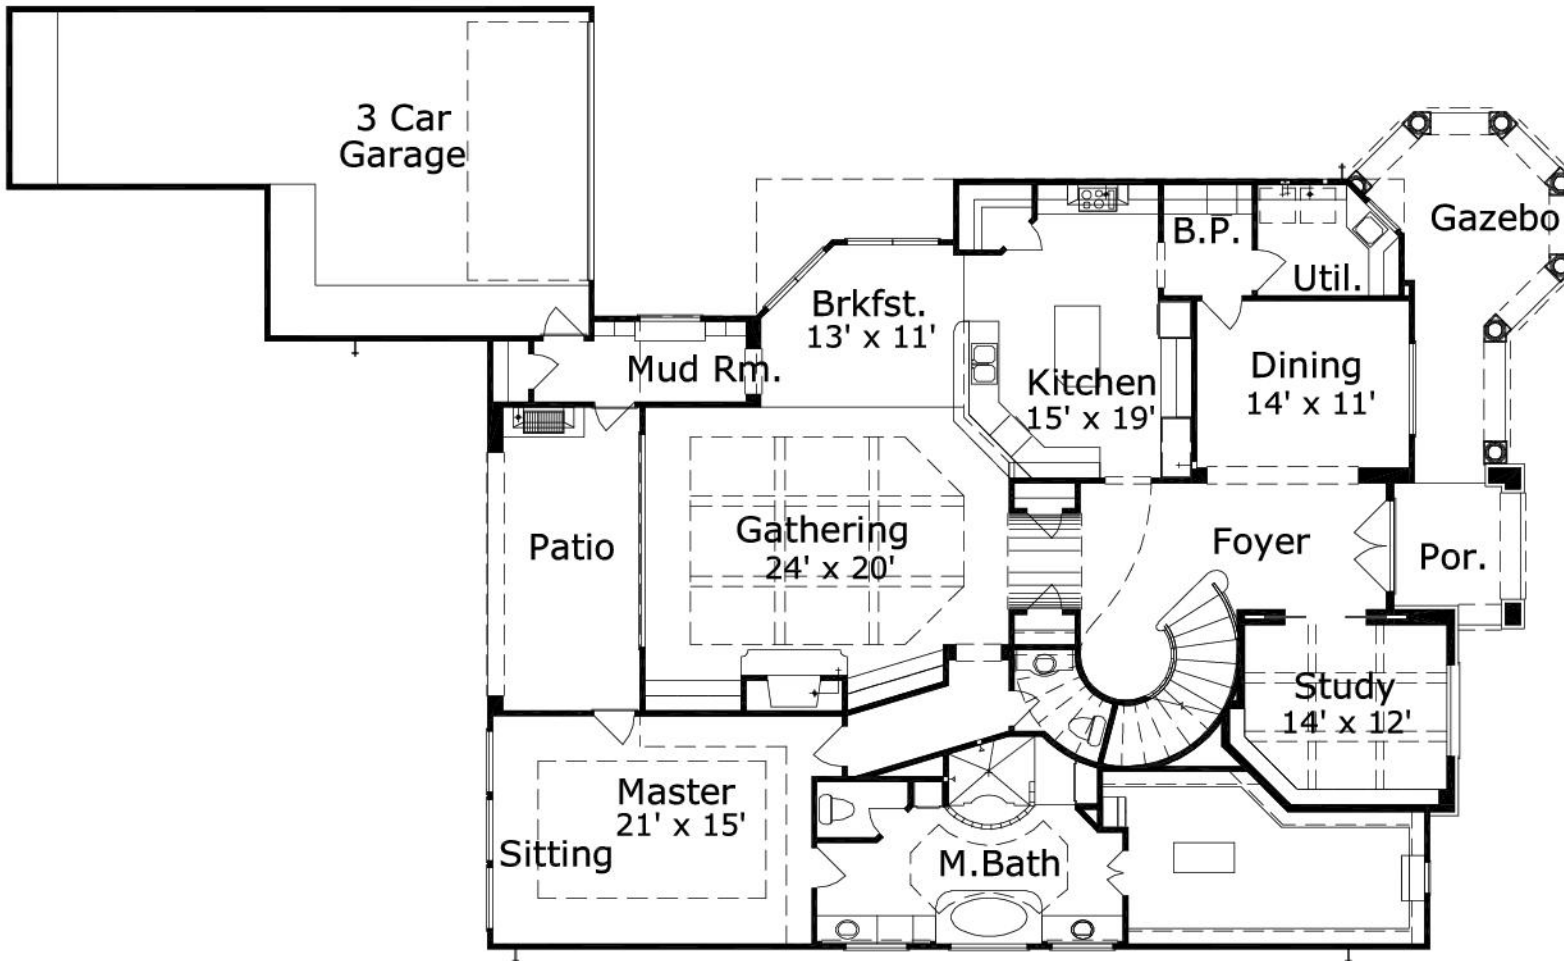

Questling 4839 : Details

AS LOW AS \$250
FULLY CUSTOMIZABLE &
PROFESSIONALLY DESIGNED

Style	French
Exterior Material	Stucco & Cultured Stone
Bedrooms	4
Bathrooms	3 / 2
Total Living Sq Ft	4,839
Total Covered Sq Ft	6,005
Dimensions (w x d x h)	62' 0" x 103' 0" x 24' 9"

	First Floor	Other Floors	Other Features	
Square Footage	2,679	2,160	Butler Pantry	Computer Alcove
Master Bedroom	X		Cov'd. Front Porch	Cov'd. Rear Porch
Dining Room	X		Foyer	Gazebo
Living Room	X		Int. Balcony	Master w/Sitting
Family Room	X		Mud Room	Theater/Media
Game Room		X	Wine Closet	
Study	X			
Guest Room		X		
Home Theater		X		

Garage(s) 3 car, Front Load, Straight In
Stairs Spiral

Questling 4839 : Front Elevation

Questling 4839 : Floor 1

Questling 4839 : Floor 2