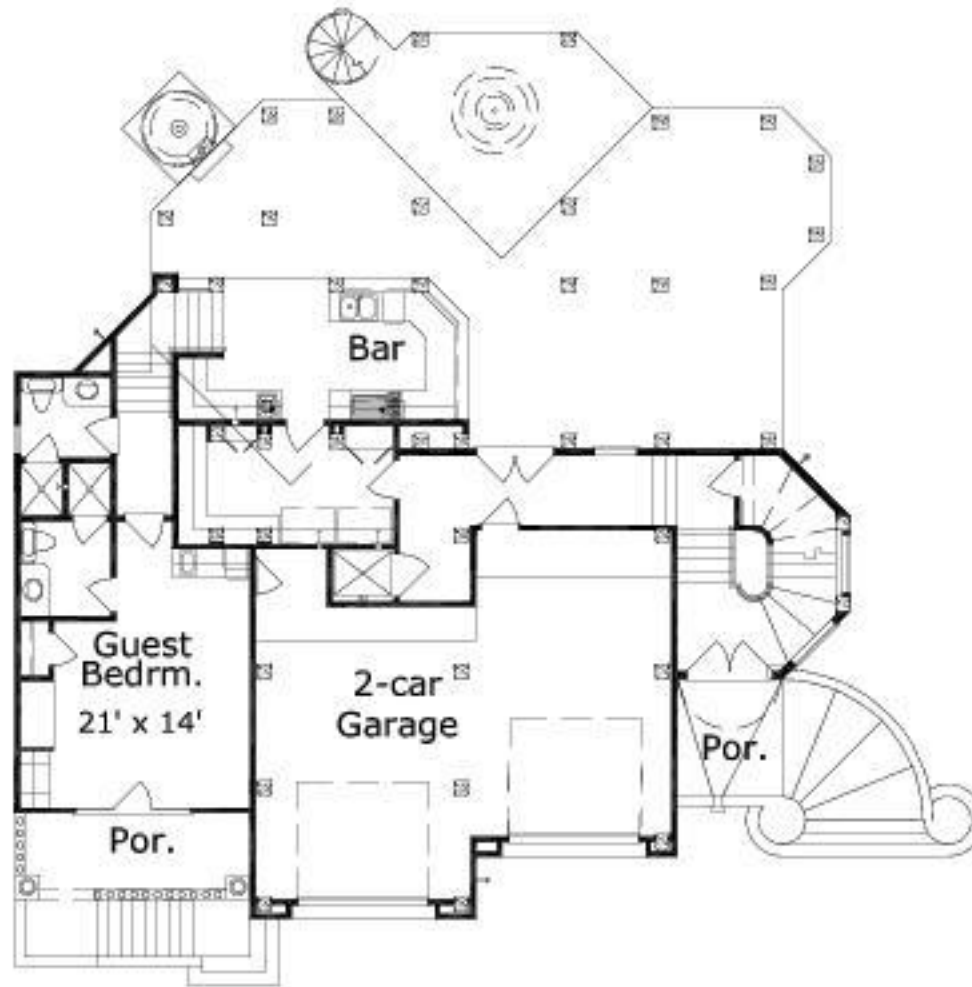

Kimbolton 4365: Details

AS LOW AS \$250
FULLY CUSTOMIZABLE &
PROFESSIONALLY DESIGNED

Style	Beach House
Exterior Materials	Stucco
Bedrooms	4
Bathrooms	4 / 1
Total Living Sq Ft	4,365
Total Covered Sq Ft	6,797
Dimensions (w x d x h)	58'0" x 65'0" x 45'9"

	First Floor	Other Floors	Other Features
Square Footage	865	3,500	Bar
Bedrooms	1	3	Cabana Bath
Ceiling Heights	10'0"	11'0"	Covered Front Porch
Master Bedroom		X	Covered Terrace
Dining Room		X	Exterior Balcony
Living Room		X	Interior Balcony
Study		X	Optional Elevator
Guest Room	X		Outdoor Kitchen
			Separate Master Closet
			Storage

Garage(s)	Front Load Straight In
Stairs	Curved (2 flights)

Kimbolton 4365: Front Elevation

Kimbolton 4365: Floor 1

Kimbolton 4365: Floor 2

Kimbolton 4365: Floor 3