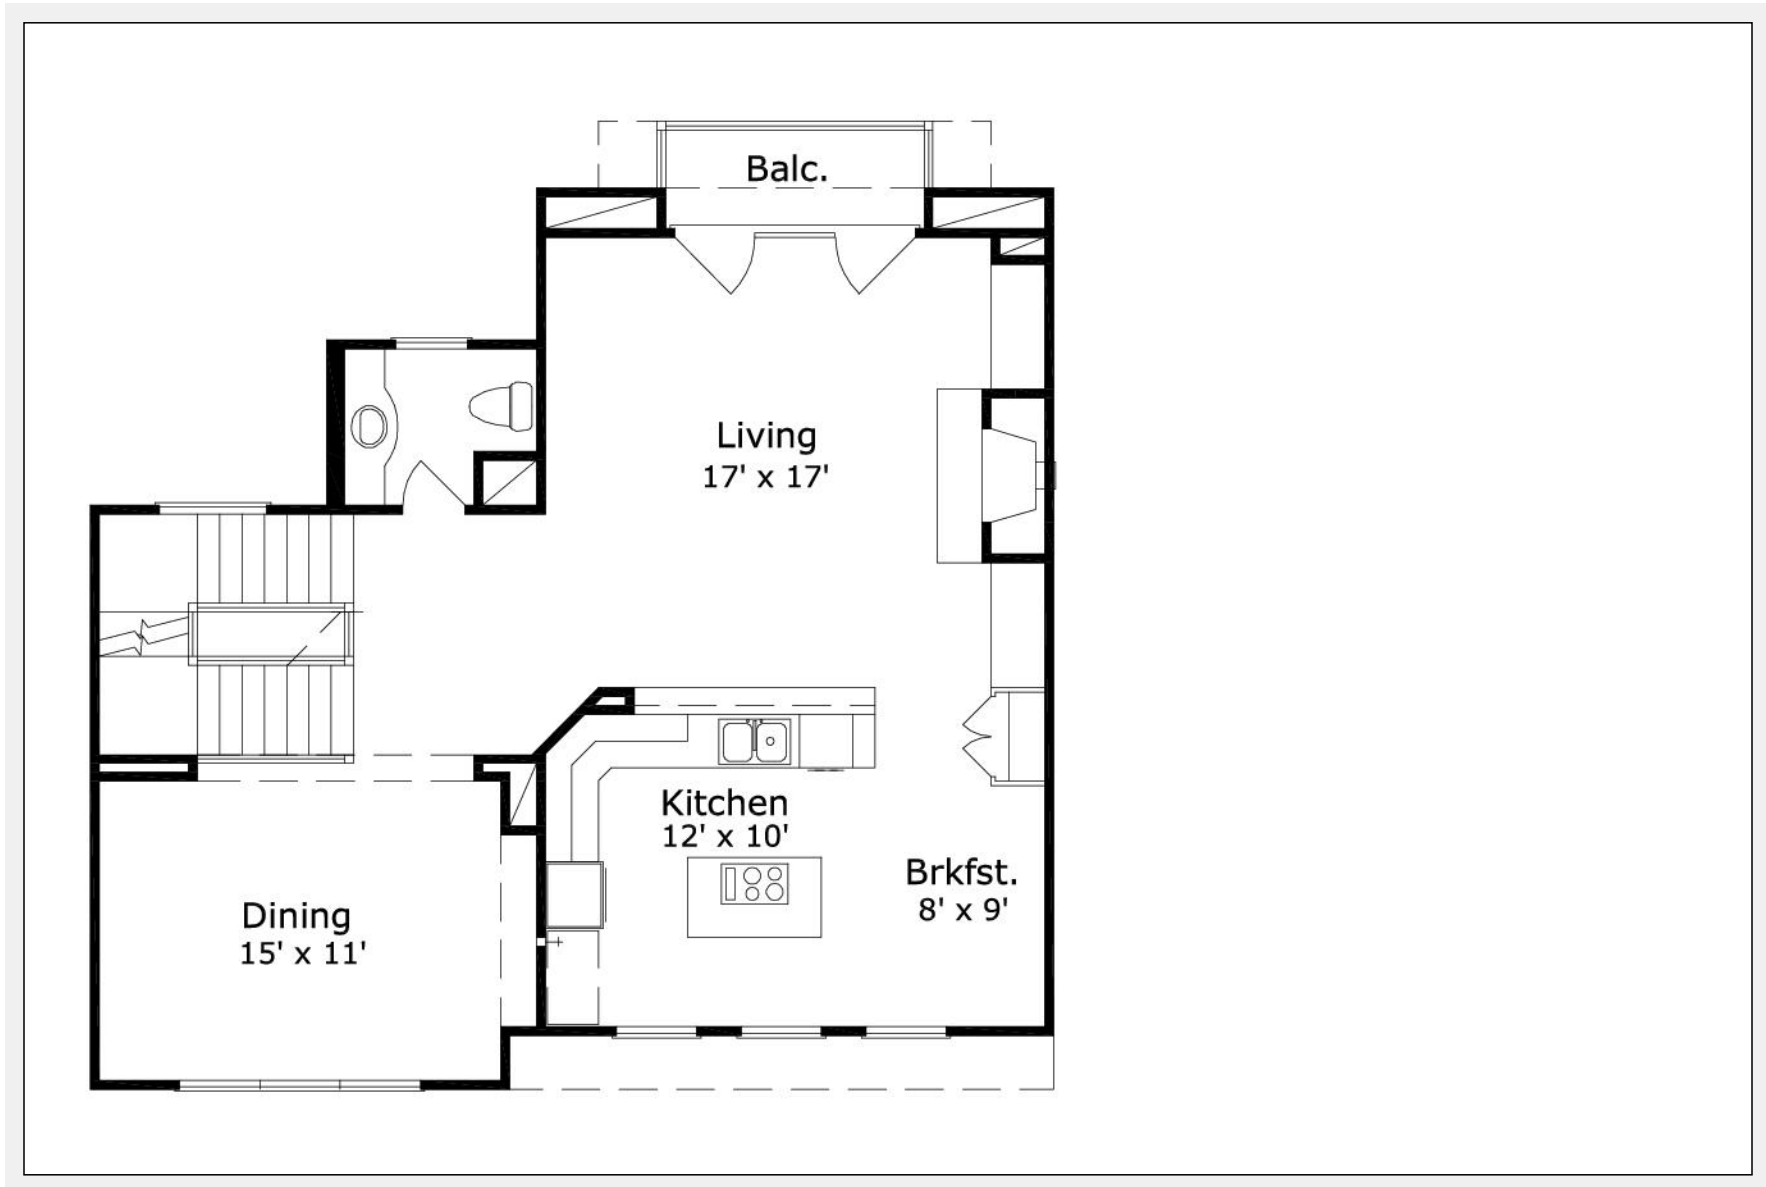

Arborgate 2386 : Details

AS LOW AS \$250
FULLY CUSTOMIZABLE &
PROFESSIONALLY DESIGNED

| | |
|-------------------------------|--------------------------|
| Style | Mediterranean/Tuscan |
| Exterior Material | Stucco |
| Bedrooms | 3 |
| Bathrooms | 3 / 1 |
| Total Living Sq Ft | 2,370 |
| Total Covered Sq Ft | 2,901 |
| Dimensions (w x d x h) | 36' 0" x 30' 2" x 44' 2" |

| | First Floor | Other Floors | Other Features | |
|-----------------------|--------------------------------|--------------|--------------------|---------------|
| Square Footage | 496 | 1,874 | Cov'd. Front Porch | Exercise Room |
| Master Bedroom | | X | Ext. Balcony | Foyer |
| Dining Room | | X | Portico | Tile Roof |
| Living Room | | X | | |
| Family Room | | X | | |
| Study | X | | | |
| Guest Room | X | | | |
| Garage(s) | 2 car, Front Load, Straight In | | | |
| Stairs | Split | | | |

Arborgate 2386 : Front Elevation

Arborgate 2386 : Floor 1

Arborgate 2386 : Floor 2

Arborgate 2386 : Floor 3