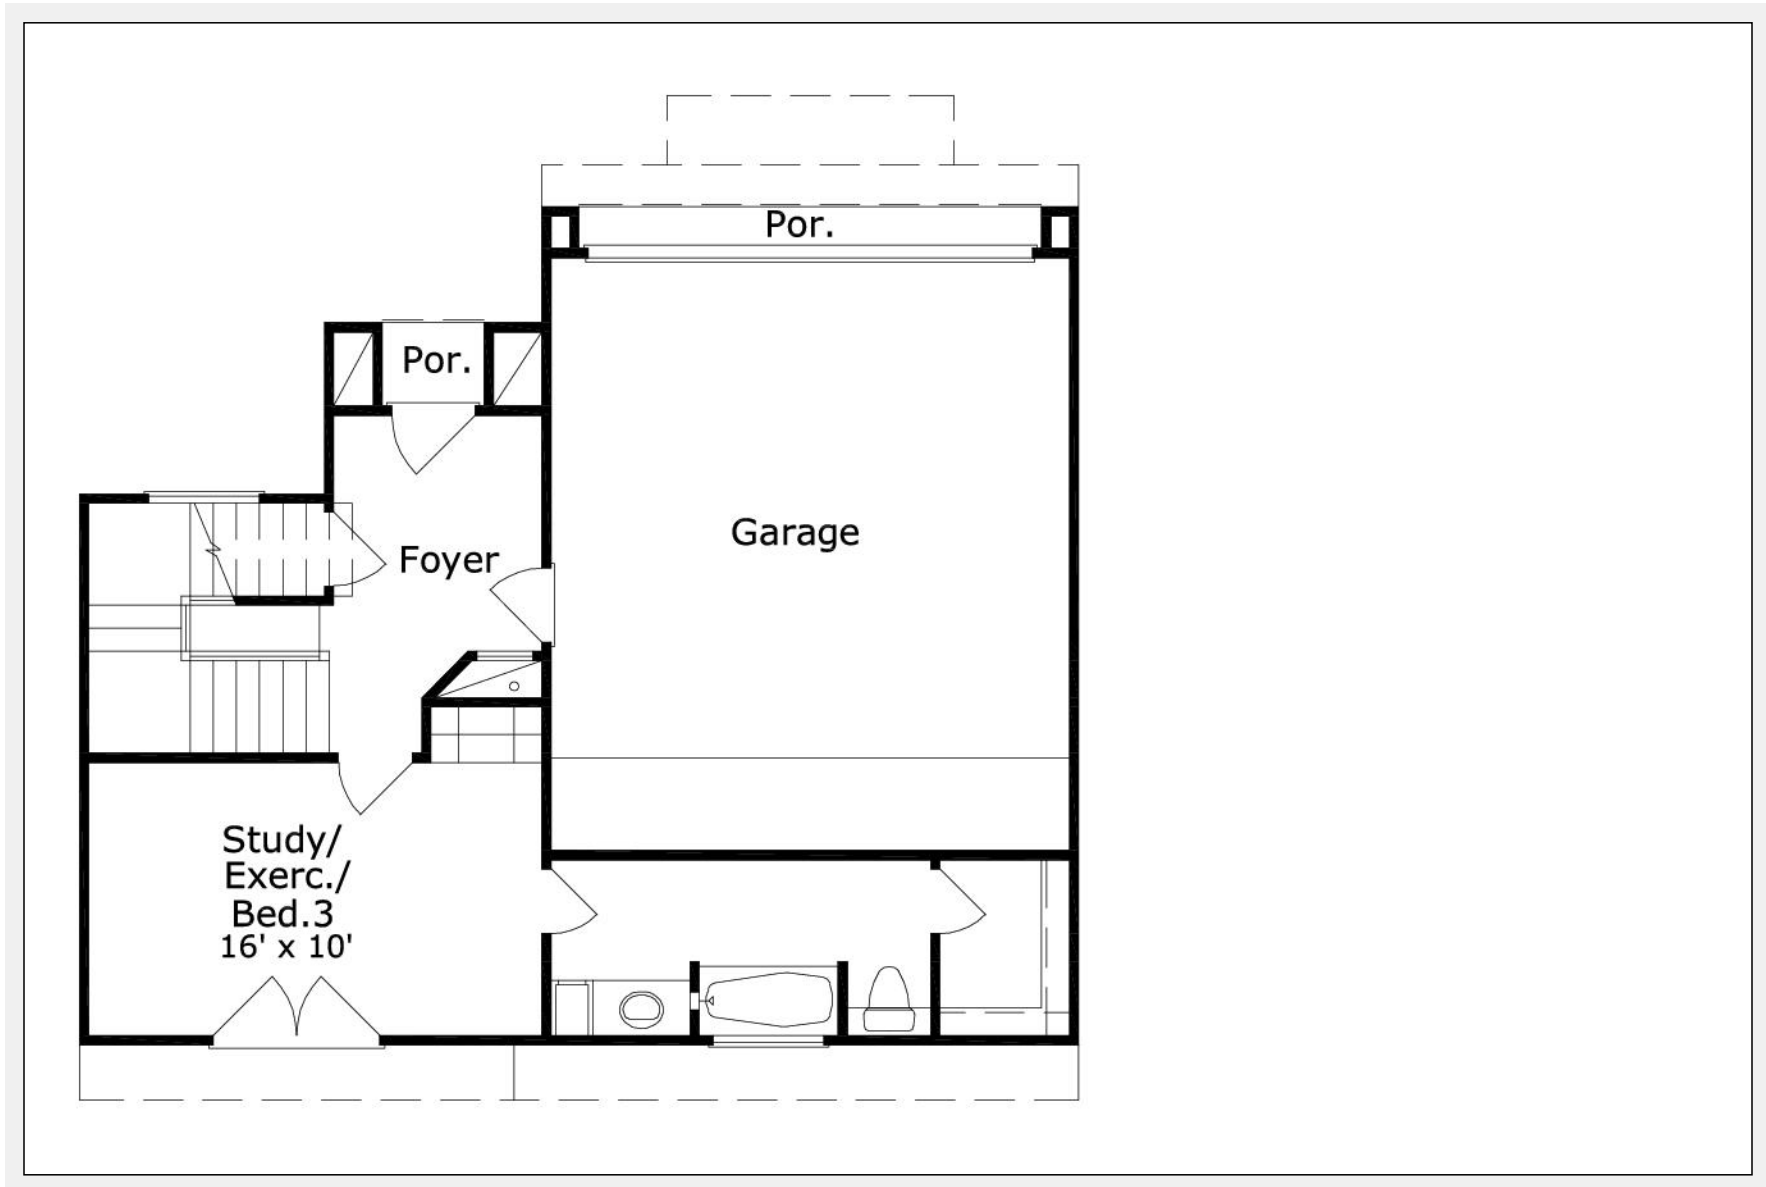

Arborgate 2386 : Details

AS LOW AS \$250
FULLY CUSTOMIZABLE &
PROFESSIONALLY DESIGNED

| | |
|-------------------------------|--------------------------|
| Style | Mediterranean/Tuscan |
| Exterior Material | Stucco |
| Bedrooms | 3 |
| Bathrooms | 3 / 1 |
| Total Living Sq Ft | 2,370 |
| Total Covered Sq Ft | 2,901 |
| Dimensions (w x d x h) | 36' 0" x 30' 2" x 44' 2" |

| | First Floor | Other Floors | Other Features | |
|-----------------------|--------------------------------|--------------|--------------------|---------------|
| Square Footage | 496 | 1,874 | Cov'd. Front Porch | Exercise Room |
| Master Bedroom | | X | Ext. Balcony | Foyer |
| Dining Room | | X | Portico | Tile Roof |
| Living Room | | X | | |
| Family Room | | X | | |
| Study | X | | | |
| Guest Room | X | | | |
| Garage(s) | 2 car, Front Load, Straight In | | | |
| Stairs | Split | | | |

Arborgate 2386 : Front Elevation

Arborgate 2386 : Floor 1

Arborgate 2386 : Floor 2

Arborgate 2386 : Floor 3