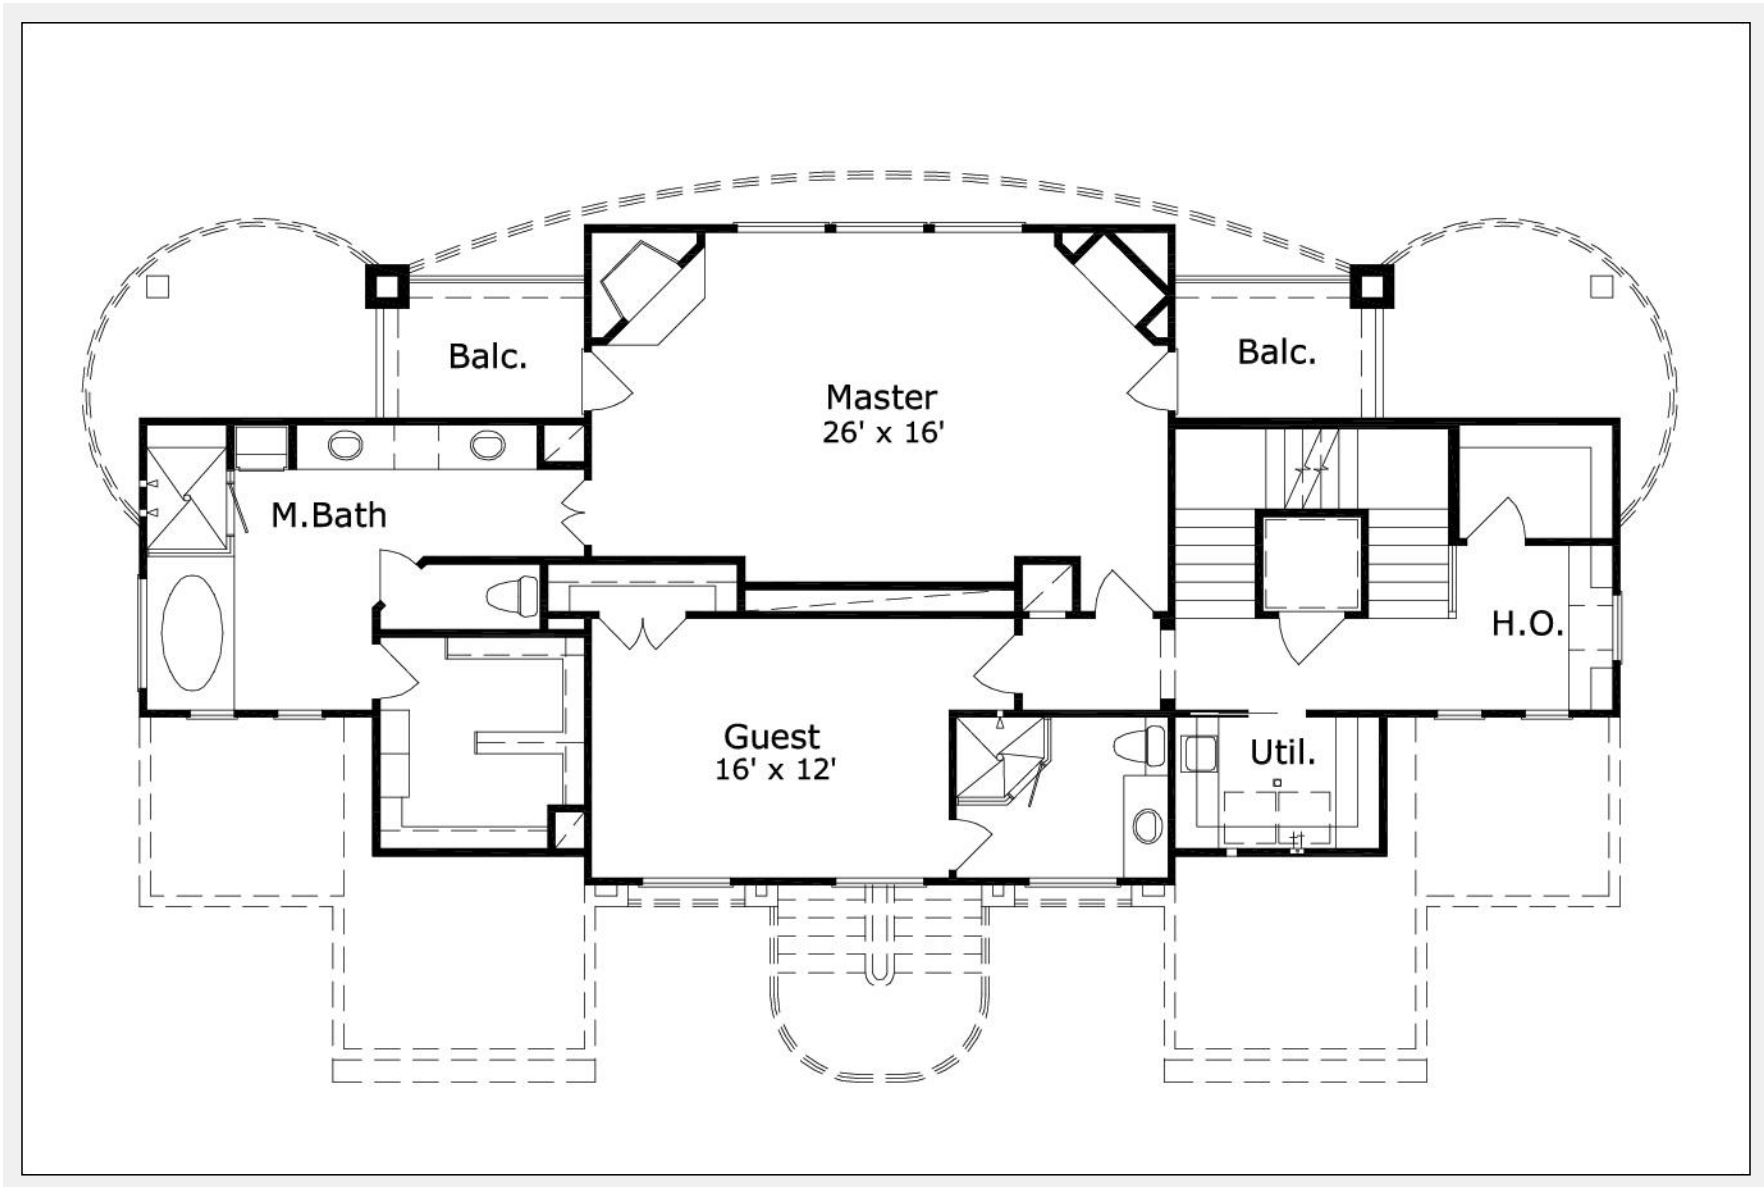

	First Floor	Other Floors	Other Features	
Square Footage	184	3,573	Butler Pantry	Computer Alcove
Master Bedroom		X	Dock Side Veranda	Ext. Balcony
Dining Room		X	Optional Elevator	Playroom
Living Room		X		
Game Room		X		
Study		X		
Guest Room		X		
Home Theater		X		

Garage(s) 2 car, Front Load, Straight In
Stairs Standard (3 flights)

Cordelia 3757 : Front Elevation

Cordelia 3757 : Floor 1

Cordelia 3757 : Floor 2

Cordelia 3757 : Floor 3

Cordelia 3757 : Floor 4