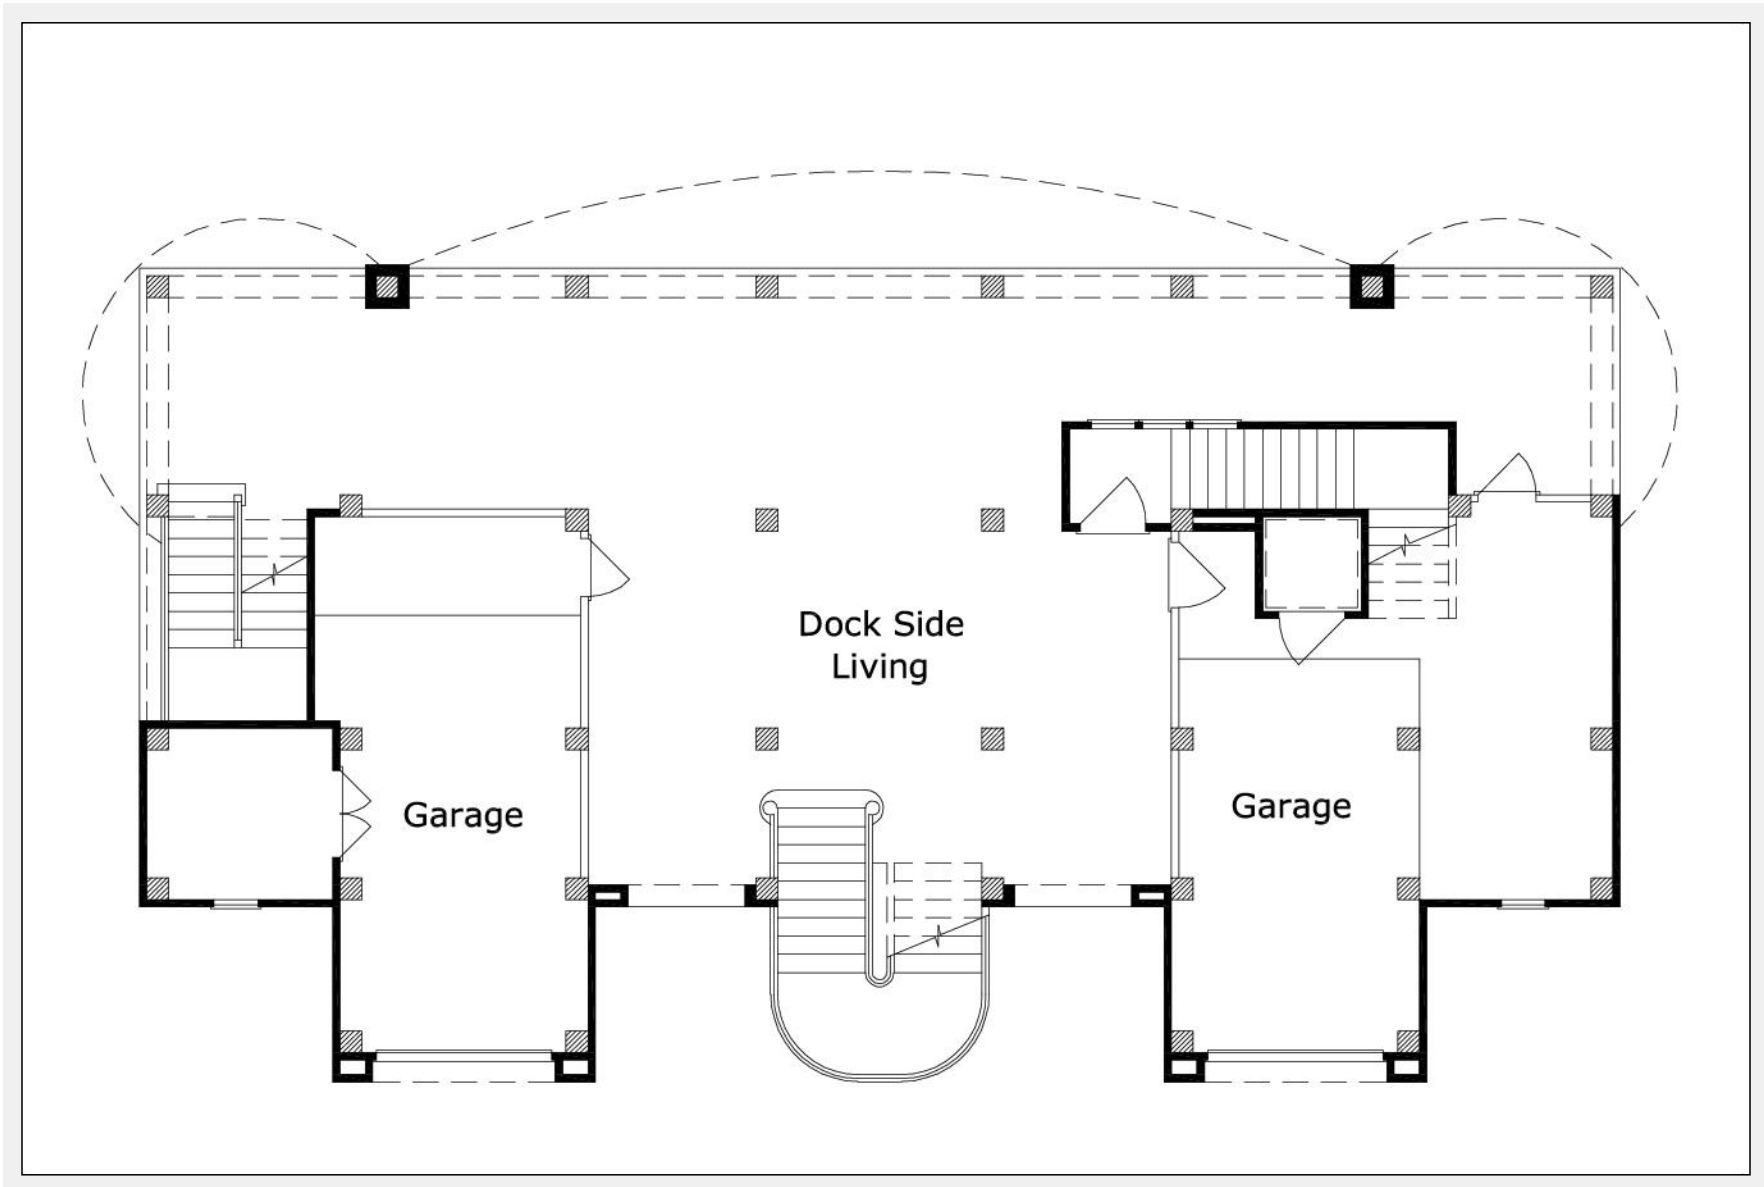

Cordelia 3757 : Details

AS LOW AS \$250
FULLY CUSTOMIZABLE &
PROFESSIONALLY DESIGNED

Style	Beach House
Exterior Material	Stucco
Bedrooms	4
Bathrooms	4 / 0
Total Living Sq Ft	3,757
Total Covered Sq Ft	6,663
Dimensions (w x d x h)	67' 8" x 37' 4" x 52' 10"

	First Floor	Other Floors	Other Features	
Square Footage	184	3,573	Butler Pantry	Computer Alcove
Master Bedroom		X	Dock Side Veranda	Ext. Balcony
Dining Room		X	Optional Elevator	Playroom
Living Room		X		
Game Room		X		
Study		X		
Guest Room		X		
Home Theater		X		

Garage(s) 2 car, Front Load, Straight In
Stairs Standard (3 flights)

Cordelia 3757 : Front Elevation

Cordelia 3757 : Floor 1

Cordelia 3757 : Floor 2

Cordelia 3757 : Floor 3

Cordelia 3757 : Floor 4