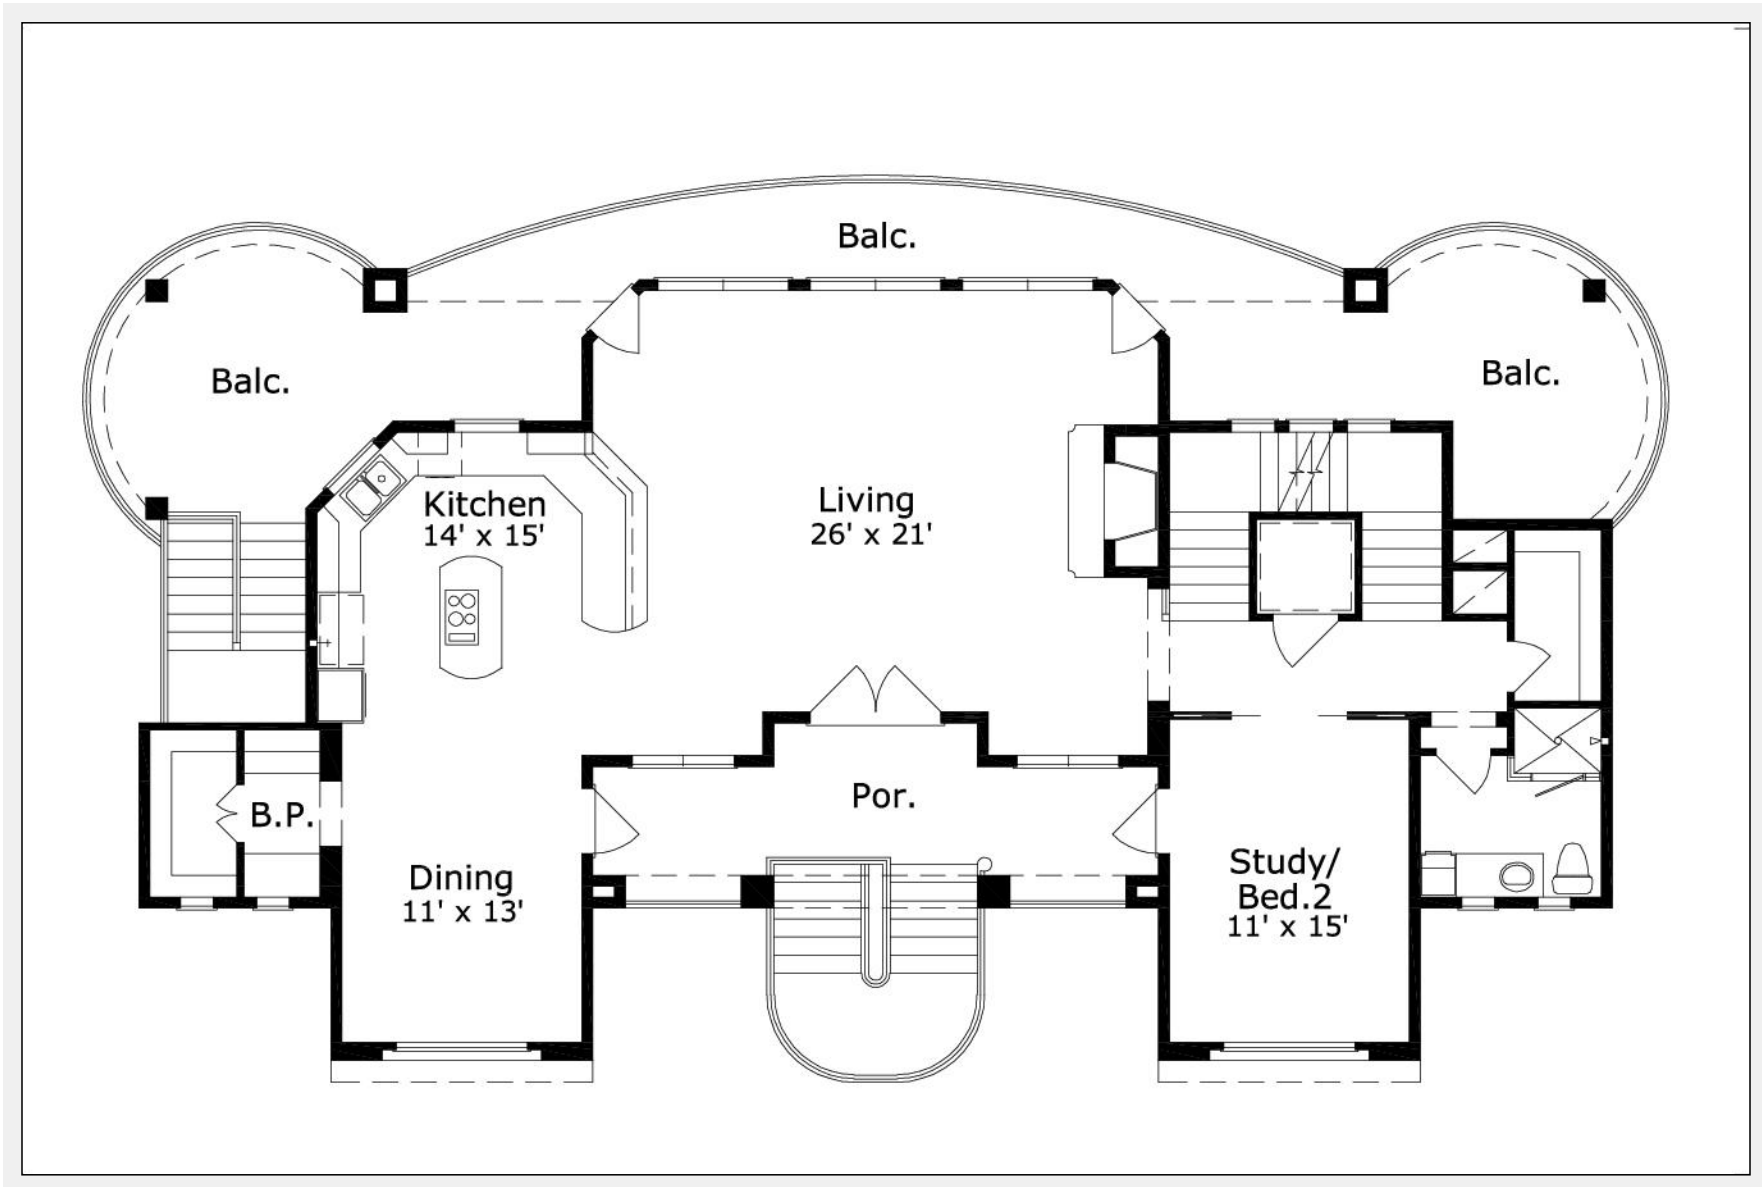

Cordelia 3757 : Details

AS LOW AS \$250
FULLY CUSTOMIZABLE &
PROFESSIONALLY DESIGNED

Style	Beach House
Exterior Material	Stucco
Bedrooms	4
Bathrooms	4 / 0
Total Living Sq Ft	3,757
Total Covered Sq Ft	6,663
Dimensions (w x d x h)	67' 8" x 37' 4" x 52' 10"

	First Floor	Other Floors	Other Features	
Square Footage	184	3,573	Butler Pantry	Computer Alcove
Master Bedroom		X	Dock Side Veranda	Ext. Balcony
Dining Room		X	Optional Elevator	Playroom
Living Room		X		
Game Room		X		
Study		X		
Guest Room		X		
Home Theater		X		

Garage(s) 2 car, Front Load, Straight In
Stairs Standard (3 flights)

Cordelia 3757 : Front Elevation

Cordelia 3757 : Floor 1

Cordelia 3757 : Floor 2

Cordelia 3757 : Floor 3

Cordelia 3757 : Floor 4