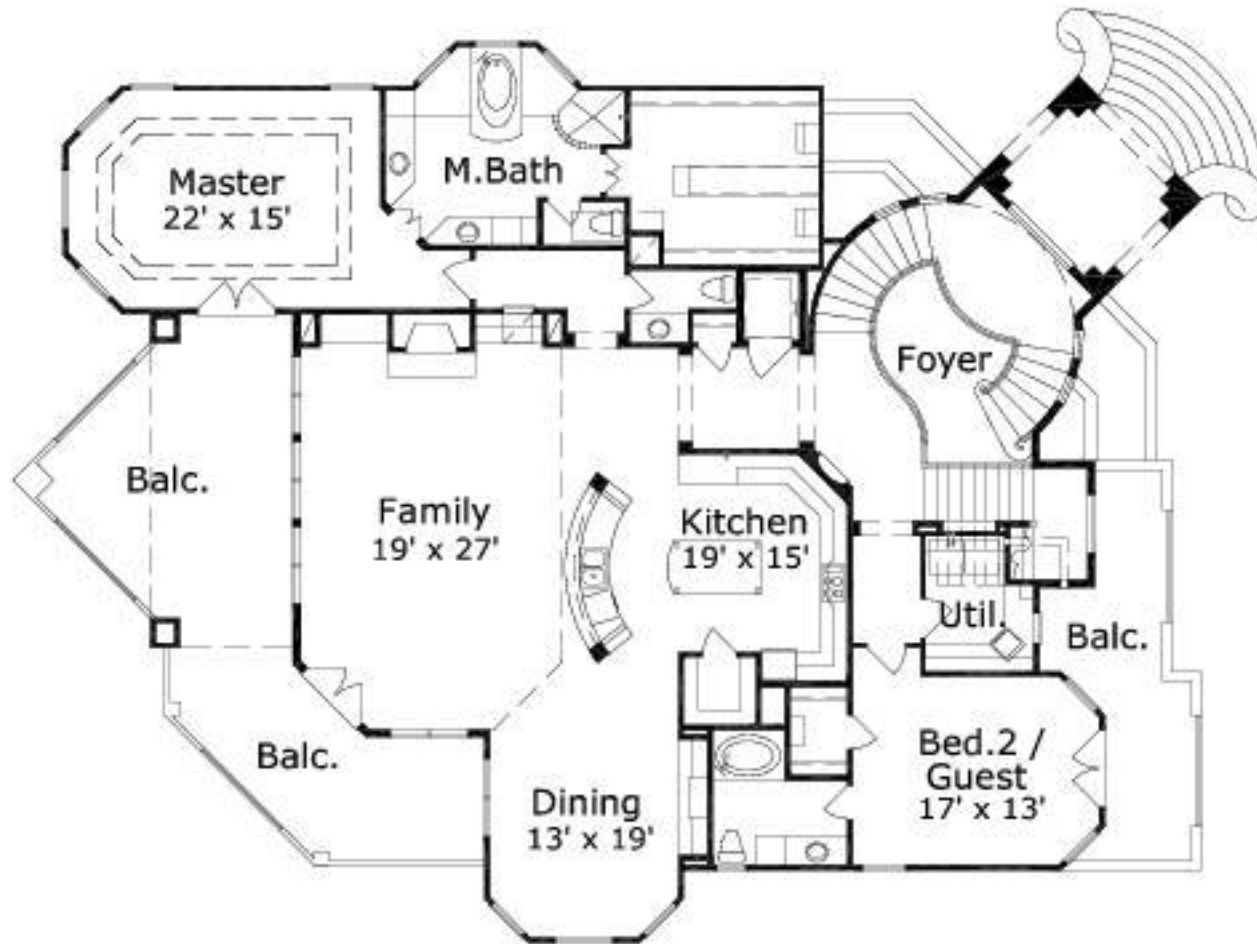

Friera 5241: Details

AS LOW AS \$250
FULLY CUSTOMIZABLE &
PROFESSIONALLY DESIGNED

Style	Beach House
Exterior Materials	Stucco
Bedrooms	4
Bathrooms	3 / 1
Total Living Sq Ft	5,241
Total Covered Sq Ft	8,266
Dimensions (w x d x h)	62'0" x 81'10" x 44'10"

	First Floor	Other Floors	Other Features
Square Footage	1,052	4,189	Corner Lot
Bedrooms	0	4	Covered Rear Porch
Ceiling Heights	9'0"	10'0"	Exterior Balcony
Master Bedroom		X	Foyer
Dining Room		X	Porte Cochere
Living Room		X	Theater/Media
Game Room		X	
Guest Room		X	

Garage(s)	Front Load Straight In
Stairs	Spiral (2 flights)

Friera 5241: Front Elevation

Friera 5241: Floor 1

Friera 5241: Floor 2

Friera 5241: Floor 3