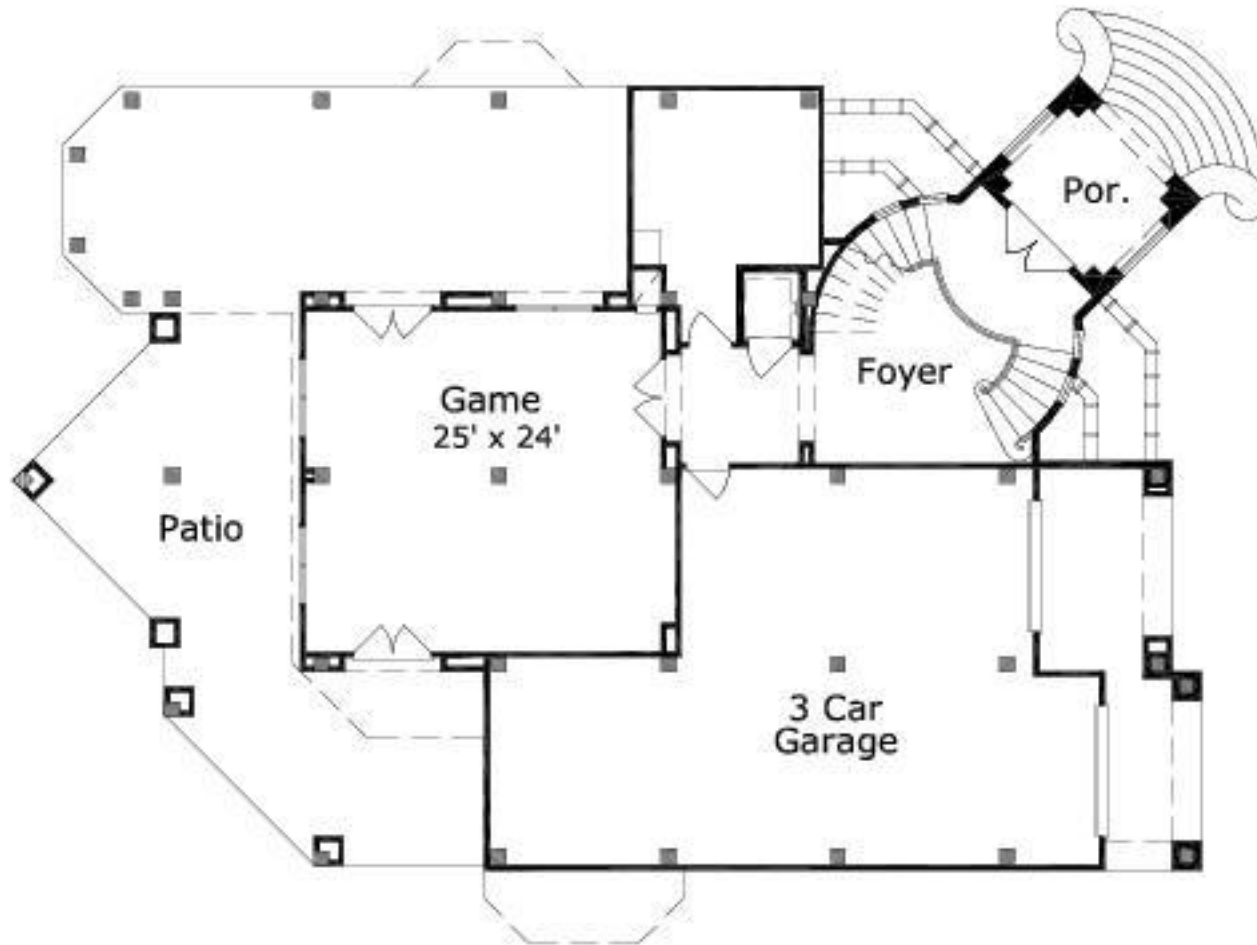

Friera 5241: Details

AS LOW AS \$250
FULLY CUSTOMIZABLE &
PROFESSIONALLY DESIGNED

Style	Beach House
Exterior Materials	Stucco
Bedrooms	4
Bathrooms	3 / 1
Total Living Sq Ft	5,241
Total Covered Sq Ft	8,266
Dimensions (w x d x h)	62'0" x 81'10" x 44'10"

	First Floor	Other Floors	Other Features
Square Footage	1,052	4,189	Corner Lot
Bedrooms	0	4	Covered Rear Porch
Ceiling Heights	9'0"	10'0"	Exterior Balcony
Master Bedroom		X	Foyer
Dining Room		X	Porte Cochere
Living Room		X	Theater/Media
Game Room		X	
Guest Room		X	

Garage(s)	Front Load Straight In
Stairs	Spiral (2 flights)

Friera 5241: Front Elevation

Friera 5241: Floor 1

Friera 5241: Floor 2

Friera 5241: Floor 3