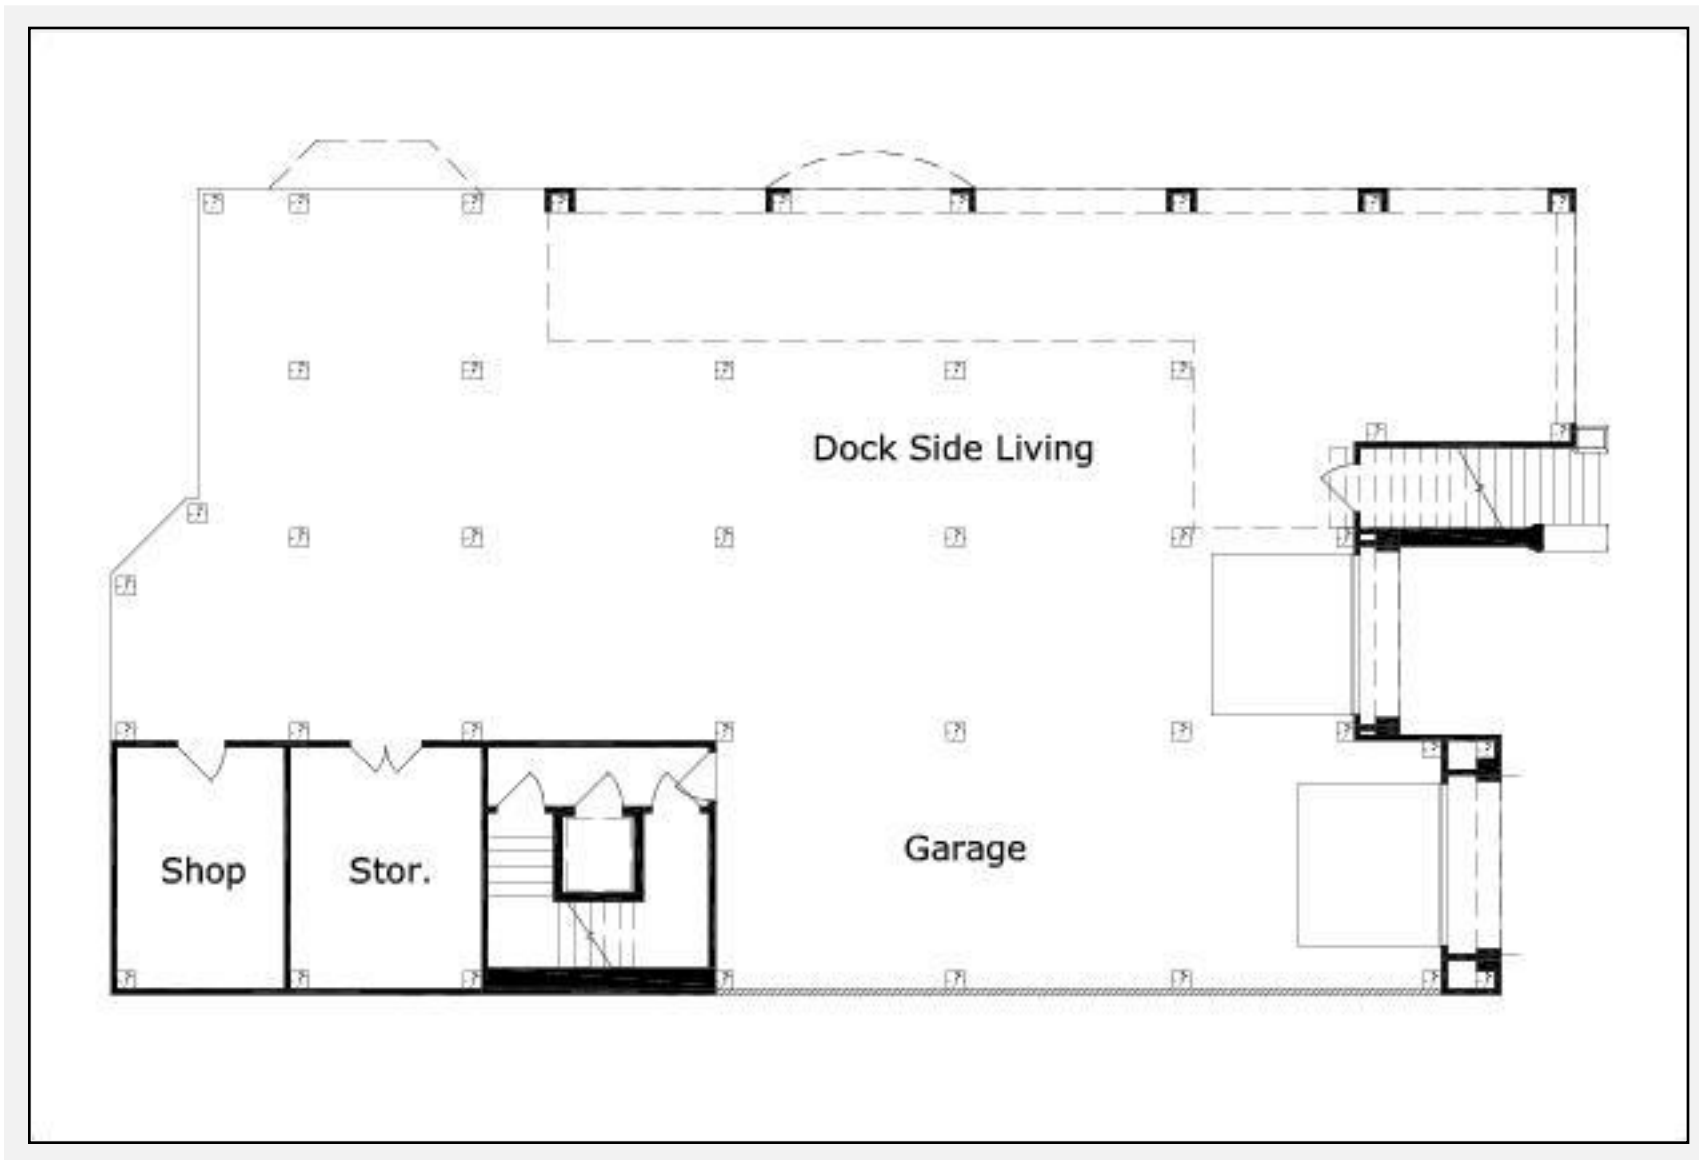

New Kirk 4089: Details

Style	Beach House
Exterior Materials	Stucco
Bedrooms	4
Bathrooms	4
Total Living Sq Ft	4,089
Total Covered Sq Ft	8,476
Dimensions (w x d x h)	45'0" x 83'0" x 46'11"

AS LOW AS \$250
FULLY CUSTOMIZABLE &
PROFESSIONALLY DESIGNED

	First Floor	Other Floors	Other Features
Square Footage	3,428	4,089	Dock Side Veranda
Bedrooms	0	4	Exterior Balcony
Ceiling Heights	10'0"	11'0"	Foyer
Master Bedroom		X	Optional Elevator
Dining Room		X	Playroom
Living Room		X	Terrace
Game Room		X	Theater/Media
Study		X	
Guest Room		X	
Home Theater		X	

New Kirk 4089: Front Elevation

New Kirk 4089: Floor 1

New Kirk 4089: Floor 2

New Kirk 4089: Floor 3