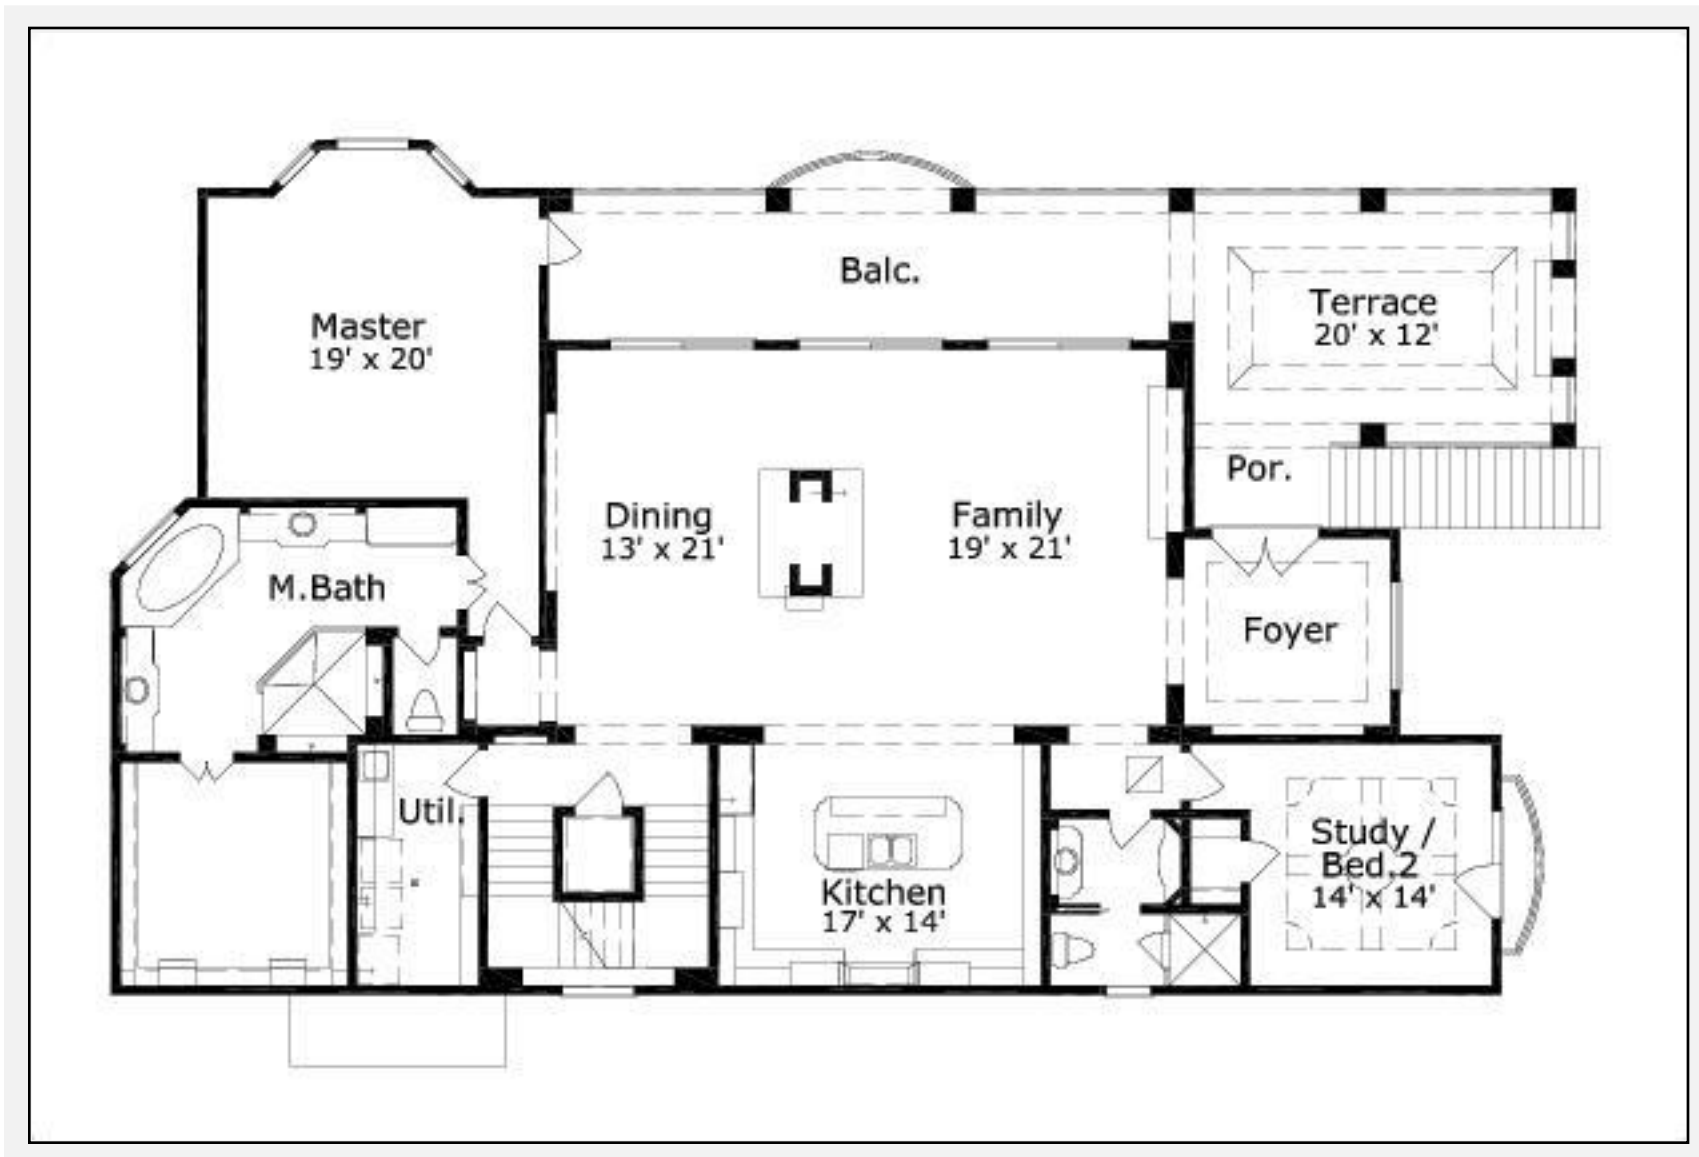

New Kirk 4089: Details

Style	Beach House
Exterior Materials	Stucco
Bedrooms	4
Bathrooms	4
Total Living Sq Ft	4,089
Total Covered Sq Ft	8,476
Dimensions (w x d x h)	45'0" x 83'0" x 46'11"

AS LOW AS \$250
FULLY CUSTOMIZABLE &
PROFESSIONALLY DESIGNED

	First Floor	Other Floors	Other Features
Square Footage	3,428	4,089	Dock Side Veranda
Bedrooms	0	4	Exterior Balcony
Ceiling Heights	10'0"	11'0"	Foyer
Master Bedroom		X	Optional Elevator
Dining Room		X	Playroom
Living Room		X	Terrace
Game Room		X	Theater/Media
Study		X	
Guest Room		X	
Home Theater		X	

New Kirk 4089: Front Elevation

New Kirk 4089: Floor 1

New Kirk 4089: Floor 2

New Kirk 4089: Floor 3