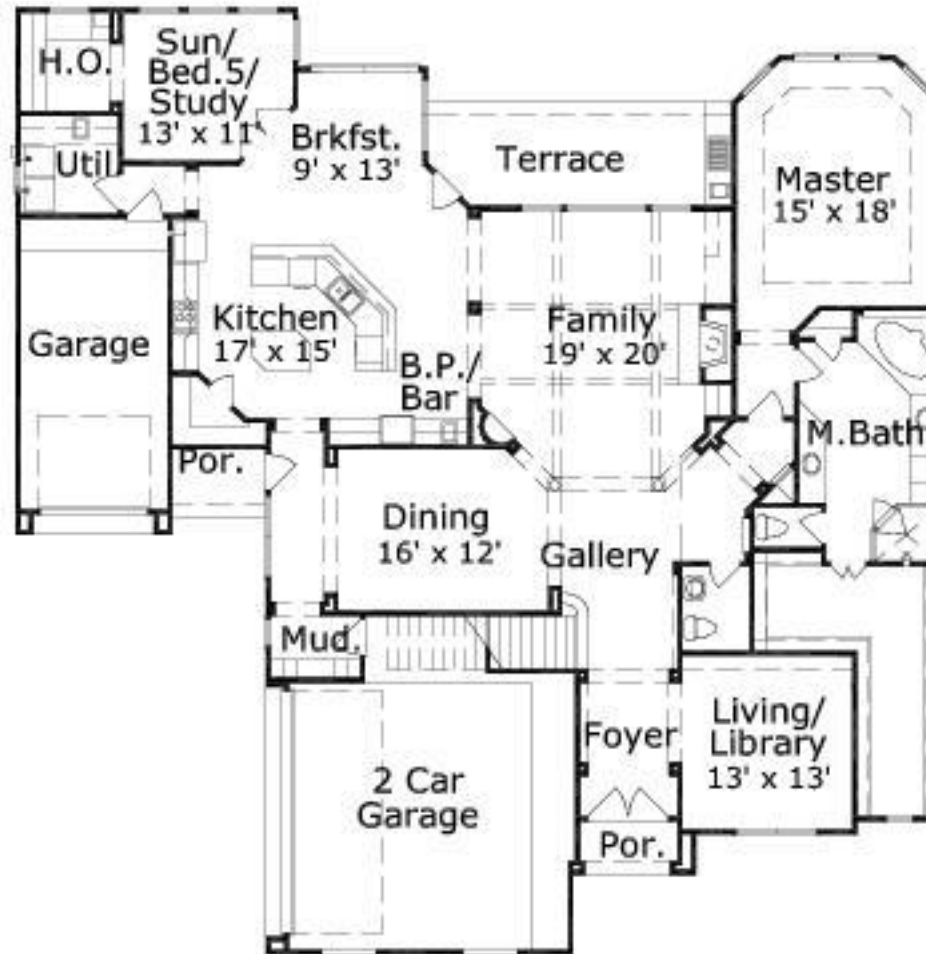

## Dupere 4630: Details

**AS LOW AS \$250**  
**FULLY CUSTOMIZABLE &**  
**PROFESSIONALLY DESIGNED**

<b>Style</b>	Mediterranean
<b>Exterior Materials</b>	Stucco
<b>Bedrooms</b>	5
<b>Bathrooms</b>	3 / 1
<b>Total Living Sq Ft</b>	4,630
<b>Total Covered Sq Ft</b>	5,651
<b>Dimensions (w x d x h)</b>	69'0" x 70'6" x 34'11"

	First Floor	Other Floors	Other Features
<b>Square Footage</b>	2,619	2,011	Bar Sunroom
<b>Bedrooms</b>	2	3	Butler Pantry Theater/Media
<b>Ceiling Heights</b>	10'0"	9'0"	Covered Front Porch
<b>Master Bedroom</b>	X		Covered Side Porch
<b>Dining Room</b>	X		Covered Terrace
<b>Living Room</b>	X		Foyer
<b>Family Room</b>	X		Gallery
<b>Game Room</b>		X	Home Office
<b>Study</b>	X		Interior Balcony
<b>Guest Room</b>	X		Mud Room
<b>Home Theater</b>		X	Outdoor Kitchen

## Dupere 4630: Floor 1

## Dupere 4630: Floor 2