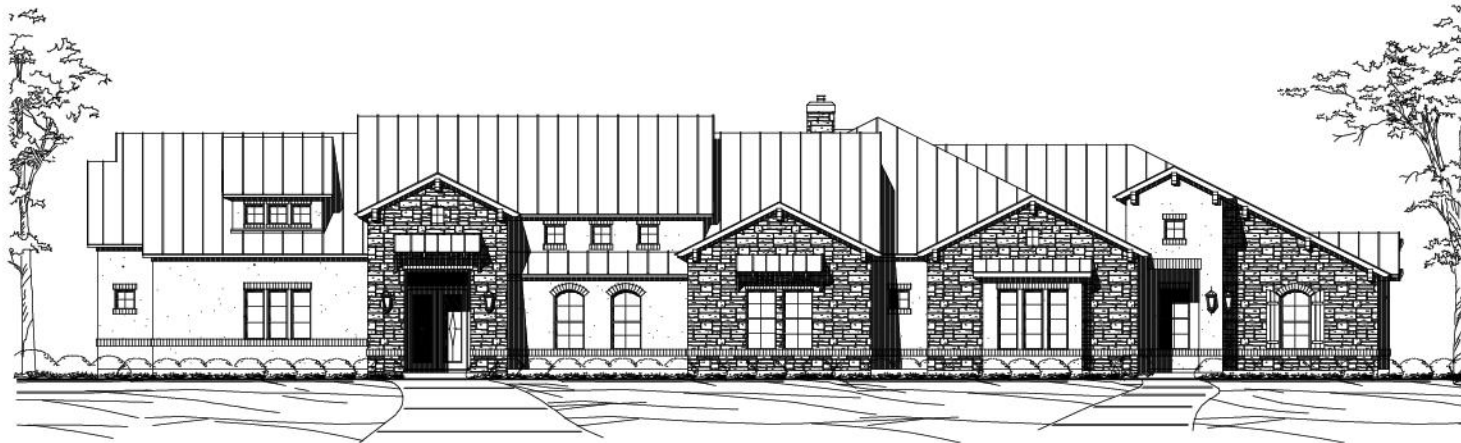

Arcano 4729 : Details

AS LOW AS \$250
FULLY CUSTOMIZABLE &
PROFESSIONALLY DESIGNED

Style	Hill Country/Ranch
Exterior Material	Stone & Stucco
Bedrooms	3
Bathrooms	4 / 0
Total Living Sq Ft	4,729
Total Covered Sq Ft	7,278
Dimensions (w x d x h)	129' 2" x 89' 10" x 26' 4"

	First Floor	Other Floors	Other Features	
Square Footage	4,729	0	Cabana Bath	Cov'd. Front Porch
Master Bedroom	X		Cov'd. Pavilion	Cov'd. Side Porch
Dining Room	X		Foyer	Gallery
Living Room	X		Lanai	Master Fireplace
Family Room	X		Metal Roof	Outdoor Fireplace
Game Room	X		Outdoor Kitchen	
Study	X			
Guest Room	X			

Garage(s) 3 car, Side Load, Swing (Side Facing)

Stairs

Notes: The covered rear veranda & pavilion square footage of 1,264 sq. ft. is not included in the living area square footage.

Arcano 4729 : Front Elevation