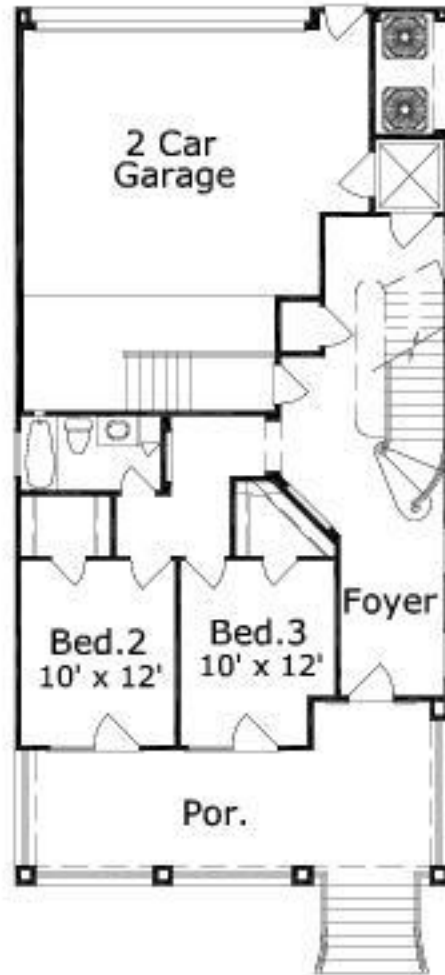

Hillview 3013: Details

AS LOW AS \$250
FULLY CUSTOMIZABLE &
PROFESSIONALLY DESIGNED

Style	Colonial
Exterior Materials	Siding
Bedrooms	3
Bathrooms	2 / 1
Total Living Sq Ft	3,013
Total Covered Sq Ft	4,220
Dimensions (w x d x h)	29'0" x 58'8" x 41'7"

	First Floor	Other Floors	Other Features
Square Footage	781	2,232	
Bedrooms	2	1	
Ceiling Heights	9'0"	10'0"	
Master Bedroom		X	
Dining Room		X	
Living Room		X	
Family Room		X	
Study		X	
Guest Room	X		
Garage(s)	Rear Load Straight In		
Stairs	Curved		

Hillview 3013: Front Elevation

Hillview 3013: Floor 1

Hillview 3013: Floor 2

Hillview 3013: Floor 3