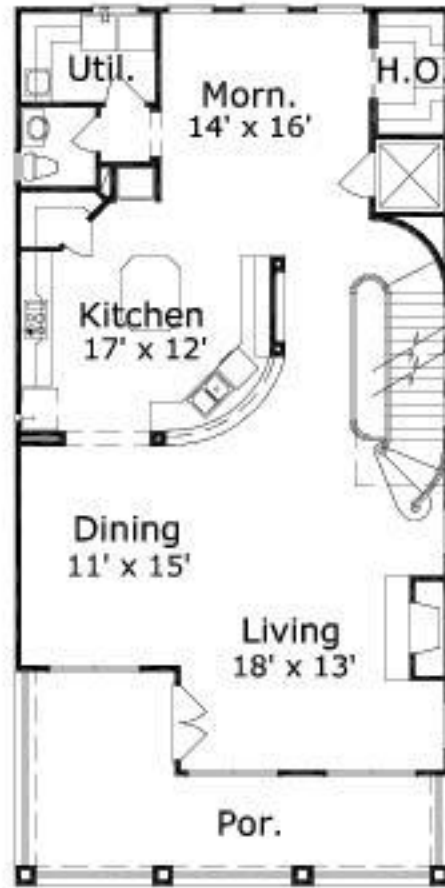

Hillview 3013: Details

AS LOW AS \$250
FULLY CUSTOMIZABLE &
PROFESSIONALLY DESIGNED

Style	Colonial
Exterior Materials	Siding
Bedrooms	3
Bathrooms	2 / 1
Total Living Sq Ft	3,013
Total Covered Sq Ft	4,220
Dimensions (w x d x h)	29'0" x 58'8" x 41'7"

	First Floor	Other Floors	Other Features
Square Footage	781	2,232	
Bedrooms	2	1	
Ceiling Heights	9'0"	10'0"	
Master Bedroom		X	
Dining Room		X	
Living Room		X	
Family Room		X	
Study		X	
Guest Room	X		
Garage(s)	Rear Load Straight In		
Stairs	Curved		

Hillview 3013: Front Elevation

Hillview 3013: Floor 1

Hillview 3013: Floor 2

Hillview 3013: Floor 3