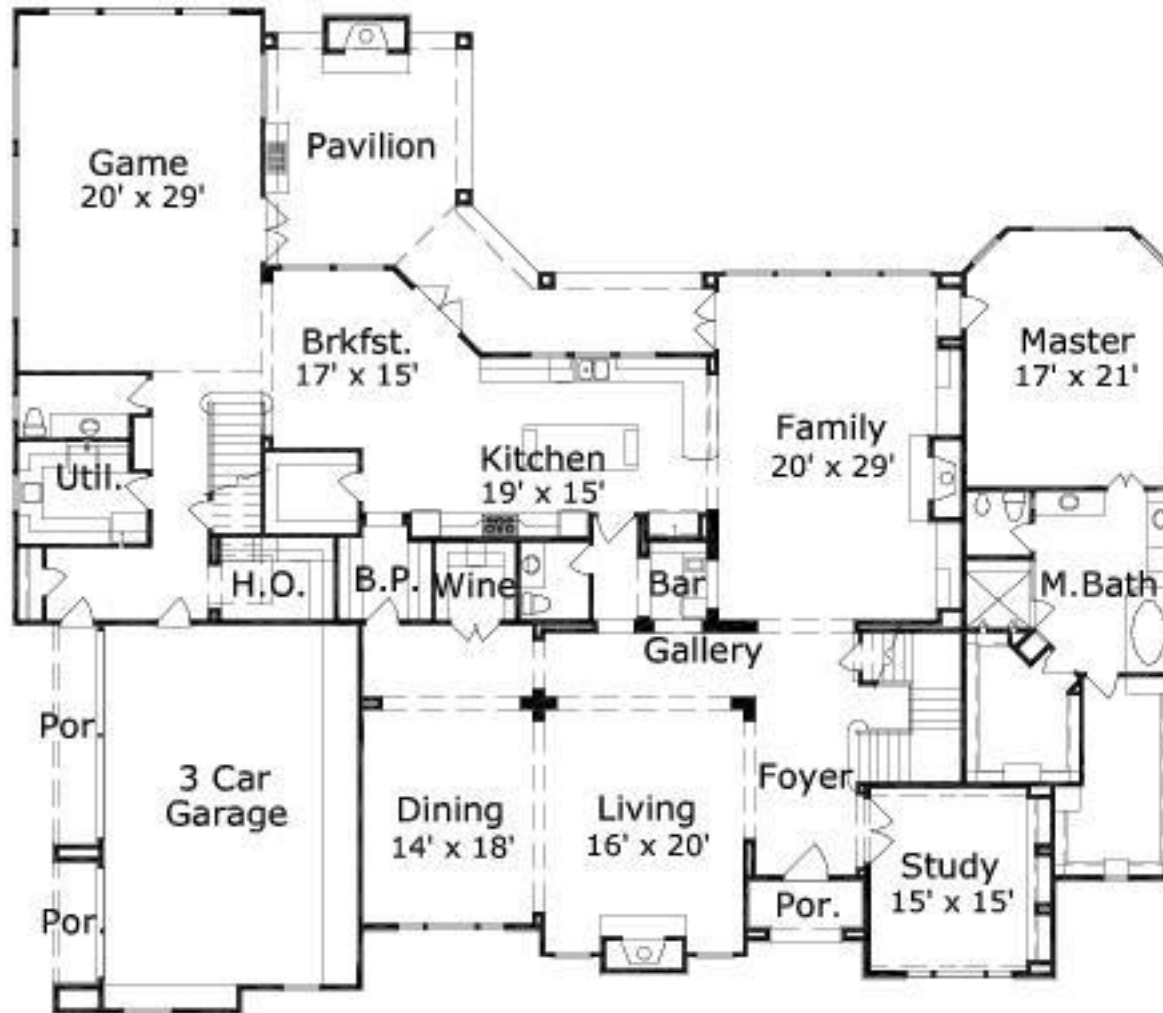

Pikewille 7048: Details

AS LOW AS \$250
FULLY CUSTOMIZABLE &
PROFESSIONALLY DESIGNED

Style	French
Exterior Materials	Stone & Stucco
Bedrooms	5
Bathrooms	4 / 2
Total Living Sq Ft	7,048
Total Covered Sq Ft	8,334
Dimensions (w x d x h)	95'8" x 82'10" x 30'7"

	First Floor	Other Floors	Other Features
Square Footage	4,840	2,208	
Bedrooms	1	4	
Ceiling Heights	10'0"	10'0"	
Master Bedroom	X		
Dining Room	X		
Living Room	X		
Family Room	X		
Game Room		X	
Study	X		
Guest Room		X	
Home Theater		X	

Garage(s) Side Load Swing (Entry Facing)
Stairs Standard (2 flights)

Pikewille 7048: Front Elevation

Pikewille 7048: Floor 1

Pikewille 7048: Floor 2